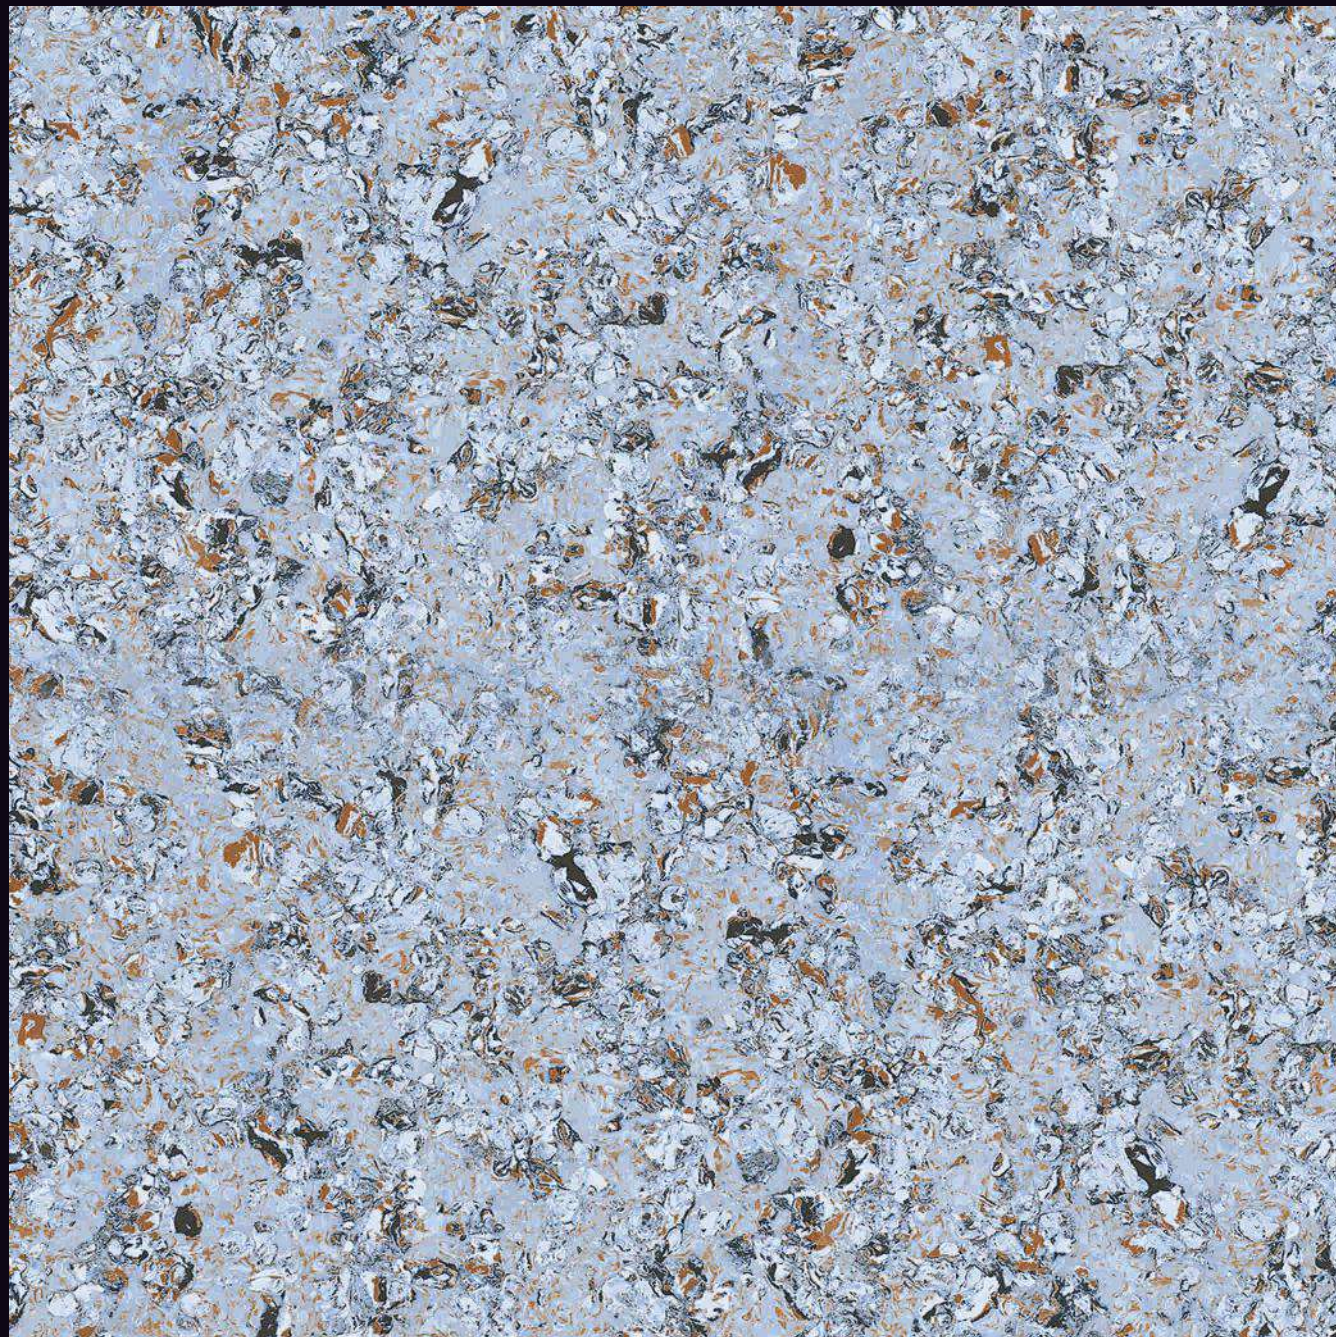

GVT | DOUBLE | 600 x
PGVT | CHARGED | 600mm

401-Creta Blue

- 100% Replacement for Italian Marble
- Water Absorption $\leq 0.5\%$
- Zero Maintenance
- Stain Class 5 Resistant
- Eco Friendly
- Divine Glossiness
- Fire Resistant
- Frost Resistant