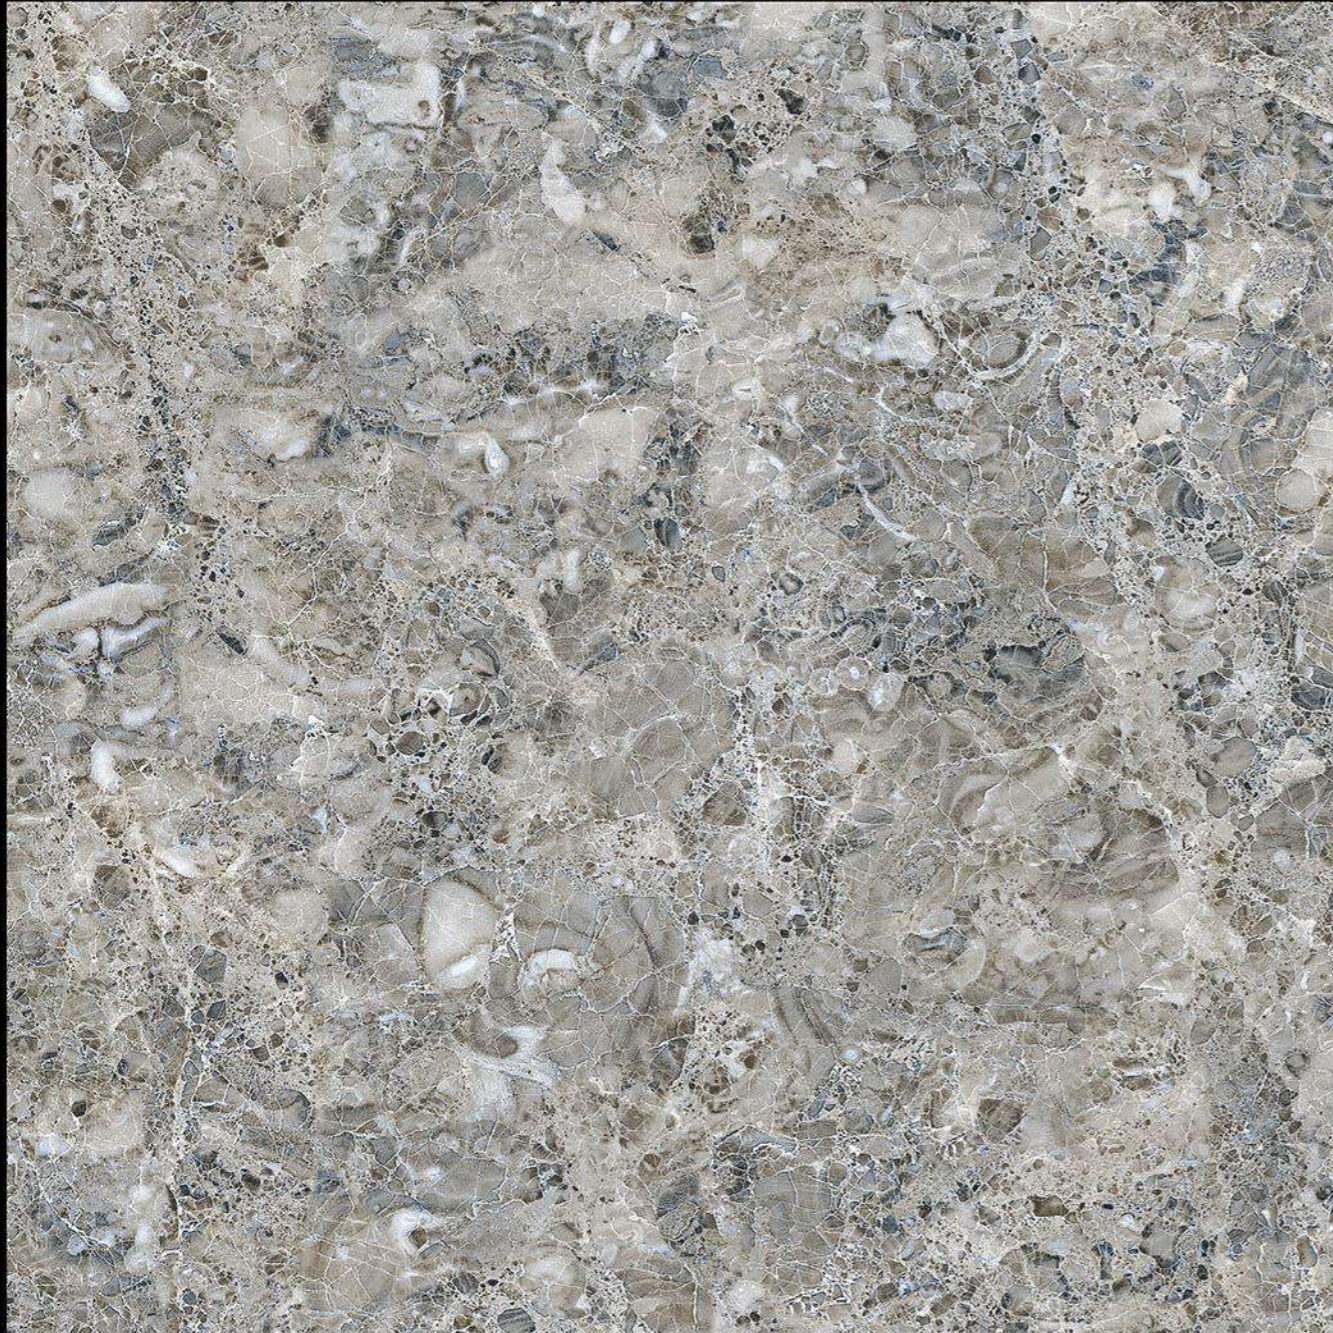

GVT | **POLISHED**
PGVT | 600 x 600mm

1134

100% Replacement
for Italian Marble

Water Absorption
 $\leq 0.5\%$

Zero
Maintenance

Stain Class 5
Resistant

Eco
Friendly

Divine
Glossiness

Fire
Resistant

Frost
Resistant