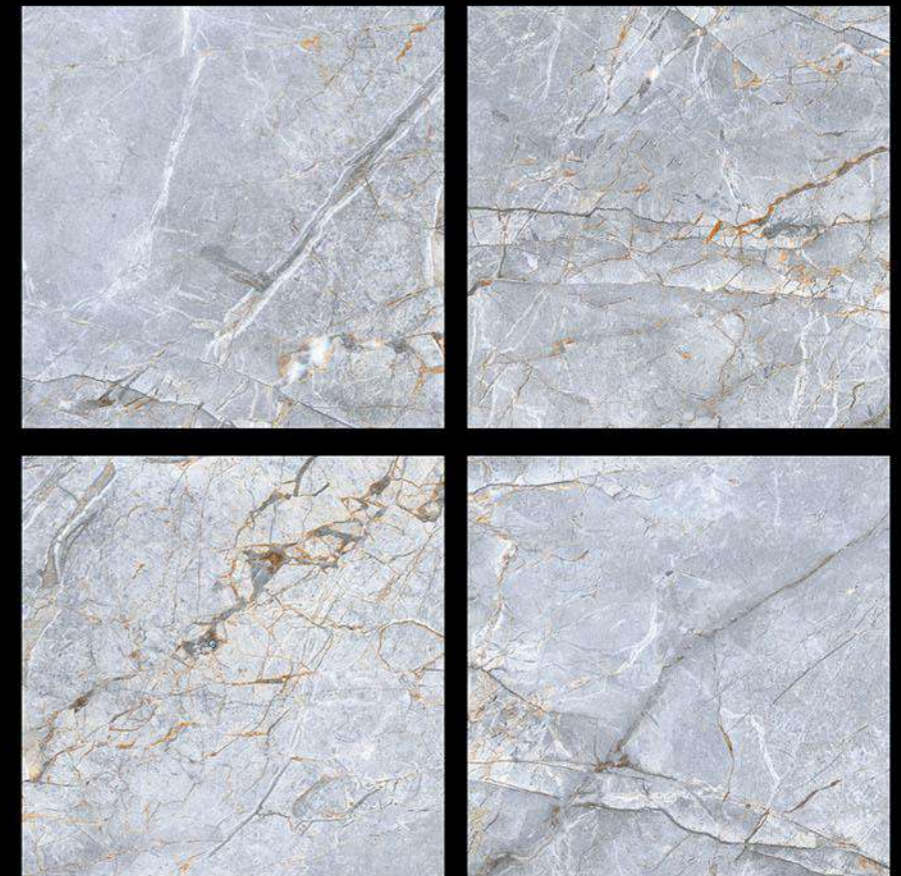

GVT | **POLISHED**
PGVT | 600 x 600mm

1165

- 100% Replacement for Italian Marble
- Water Absorption $\leq 0.5\%$
- Zero Maintenance
- Stain Class 5 Resistant
- Eco Friendly
- Divine Glossiness
- Fire Resistant
- Frost Resistant