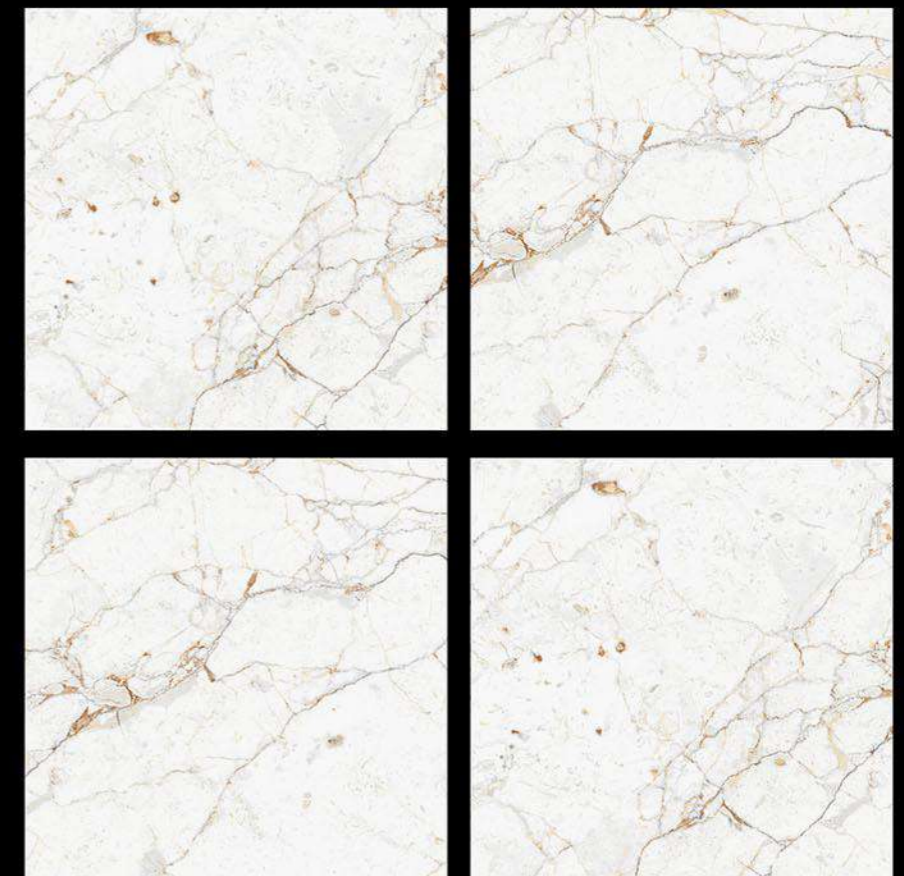

GVT | **POLISHED**
PGVT | 600 x 600mm

1185 - ULTRA WHITE STONE

- 100% Replacement for Italian Marble
- Water Absorption $\leq 0.5\%$
- Zero Maintenance
- Stain Class 5 Resistant
- Eco Friendly
- Divine Glossiness
- Fire Resistant
- Frost Resistant