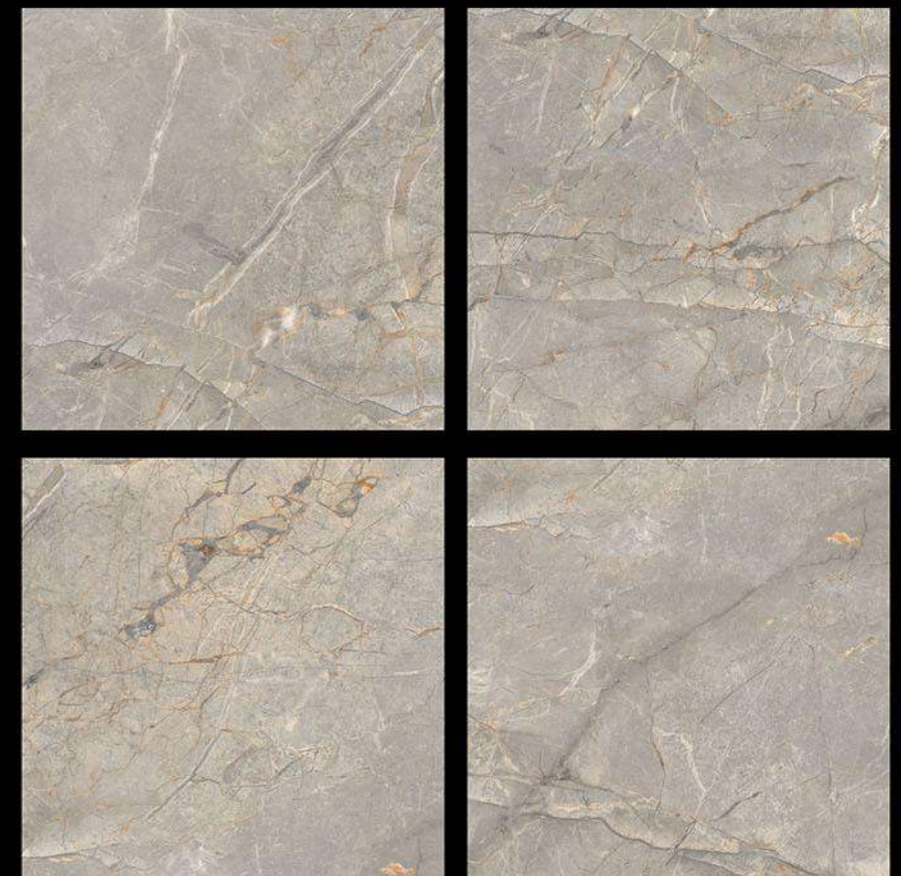

GVT | **POLISHED**
PGVT | 600 x 600mm

1166

- 100% Replacement for Italian Marble
- Water Absorption $\leq 0.5\%$
- Zero Maintenance
- Stain Class 5 Resistant
- Eco Friendly
- Divine Glossiness
- Fire Resistant
- Frost Resistant