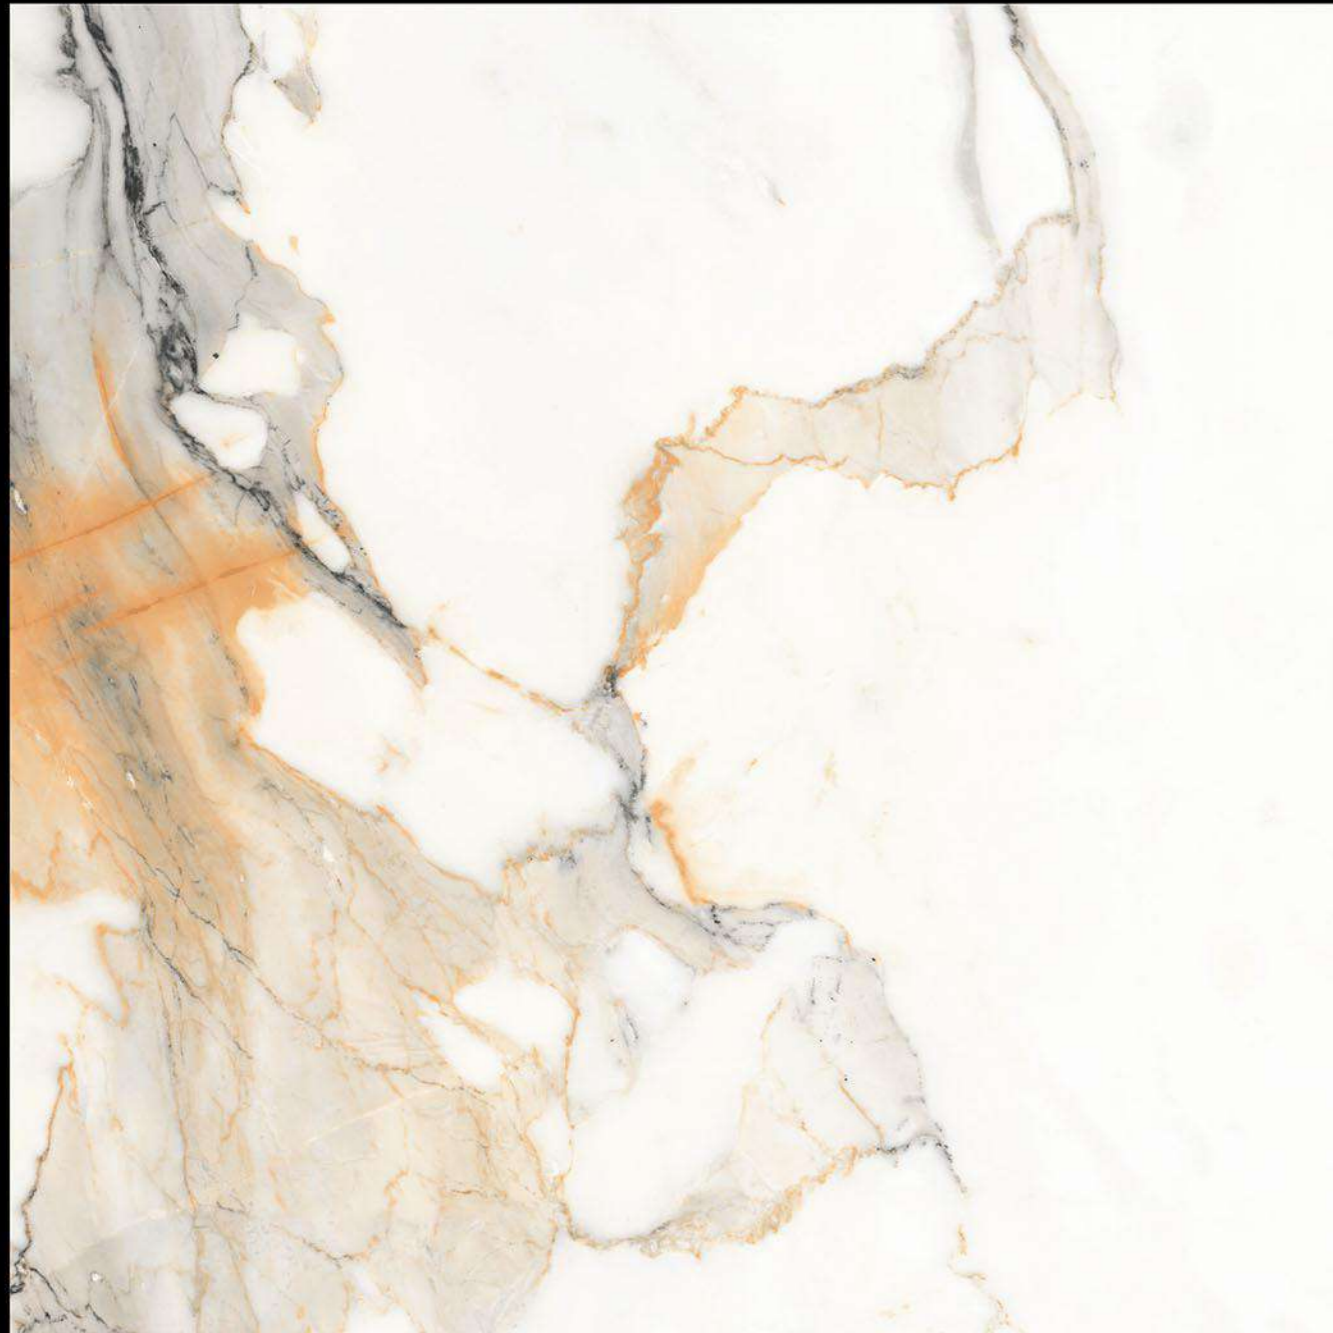

GVT | **POLISHED**
PGVT | 600 x 600mm

1197

- 100% Replacement for Italian Marble
- Water Absorption $\leq 0.5\%$
- Zero Maintenance
- Stain Class 5 Resistant
- Eco Friendly
- Divine Glossiness
- Fire Resistant
- Frost Resistant