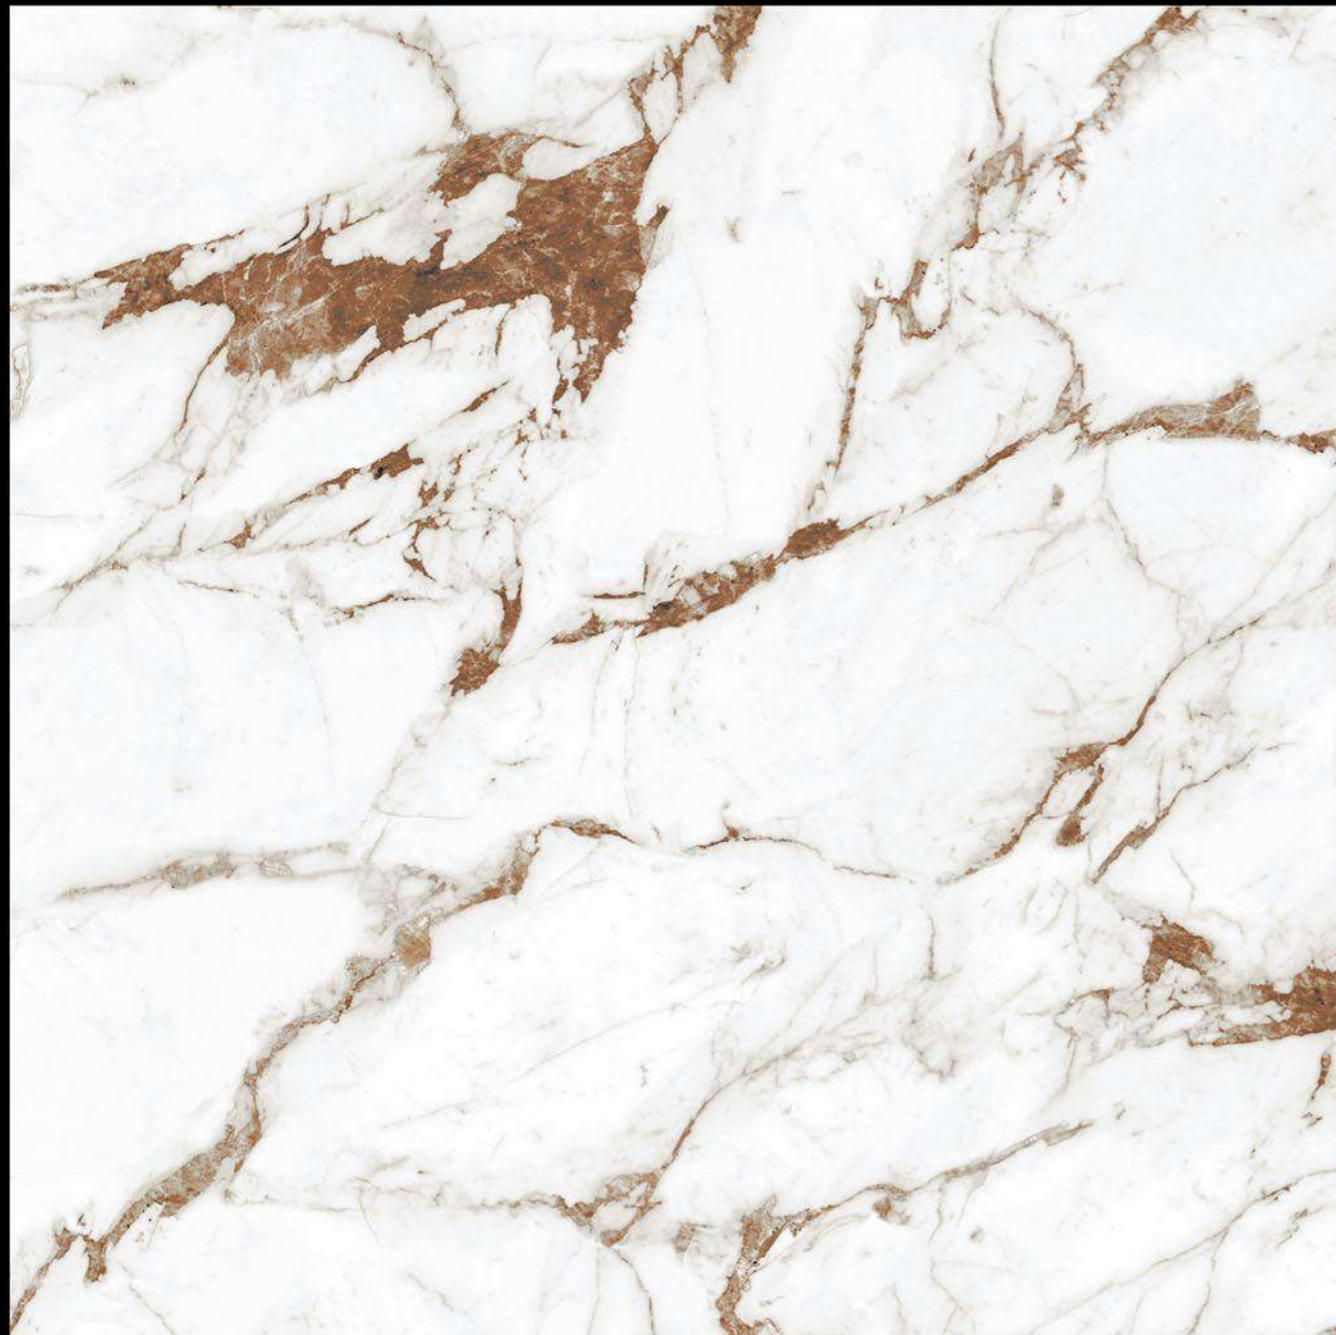

GVT | **POLISHED**
PGVT | 600 x 600mm

1195

- 100% Replacement for Italian Marble
- Water Absorption $\leq 0.5\%$
- Zero Maintenance
- Stain Class 5 Resistant
- Eco Friendly
- Divine Glossiness
- Fire Resistant
- Frost Resistant