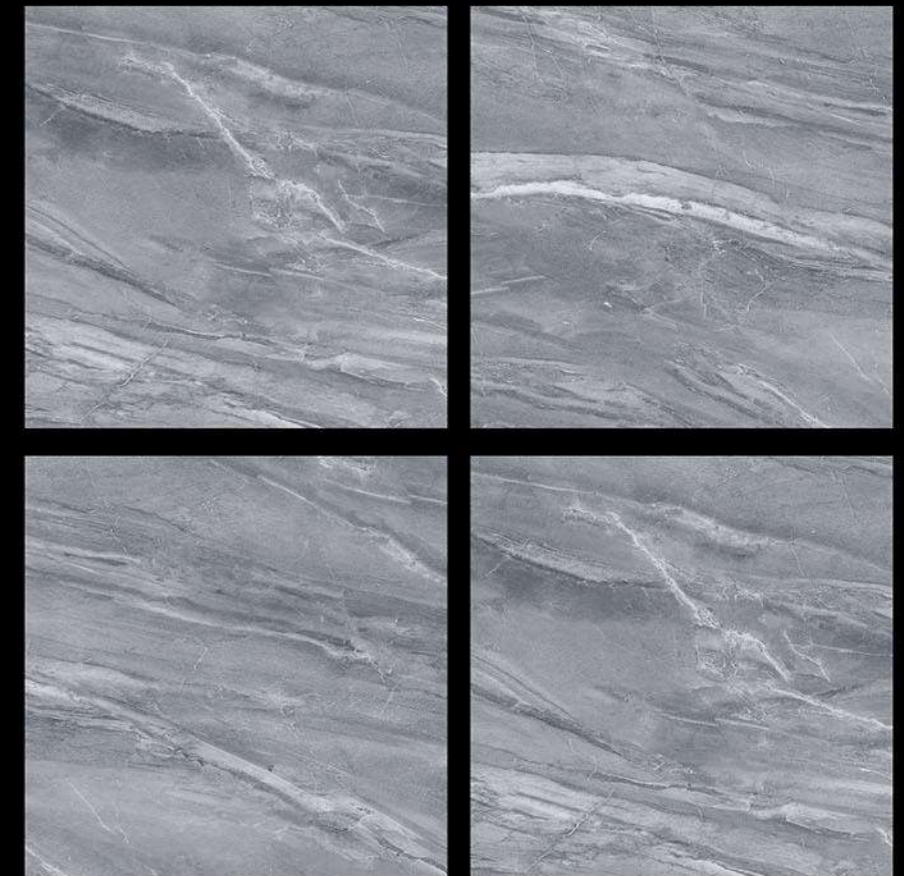

GVT | **POLISHED**
PGVT | 600 x 600mm

1190 - MIST GREY

- 100% Replacement for Italian Marble
- Water Absorption $\leq 0.5\%$
- Zero Maintenance
- Stain Class 5 Resistant
- Eco Friendly
- Divine Glossiness
- Fire Resistant
- Frost Resistant