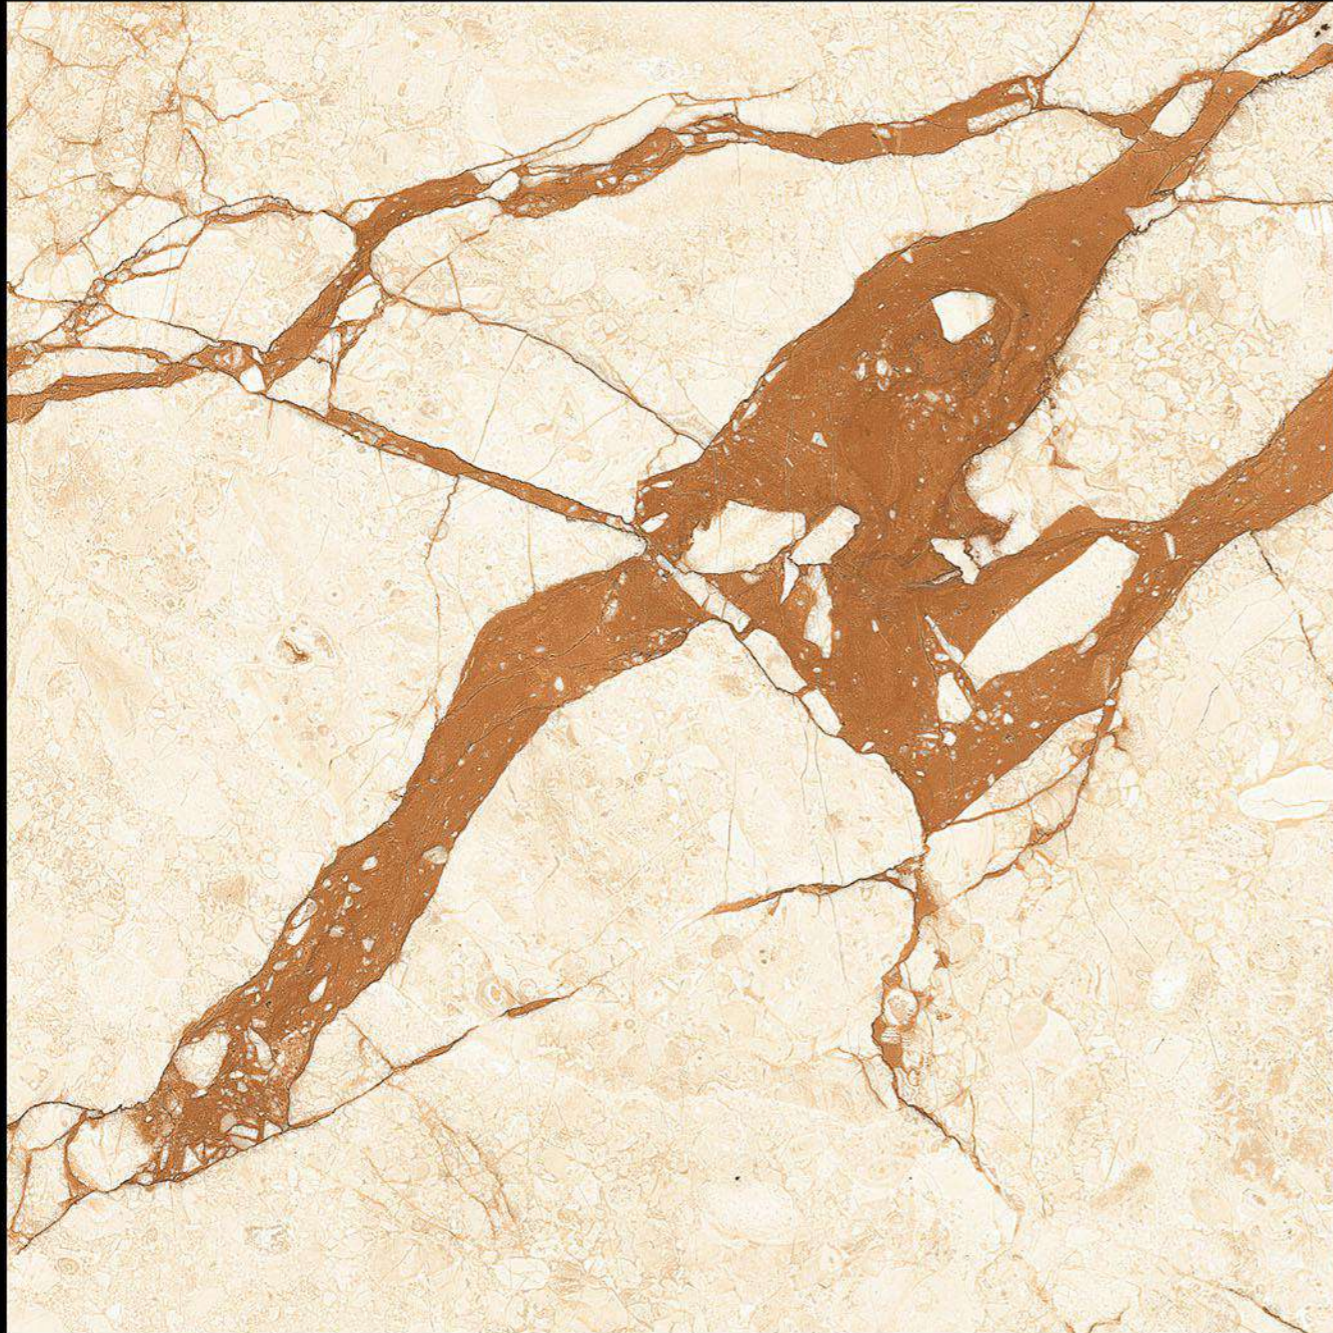

GVT | POLISHED
PGVT | 600 x 600mm

1196

- 100% Replacement for Italian Marble
- Water Absorption $\leq 0.5\%$
- Zero Maintenance
- Stain Class 5 Resistant
- Eco Friendly
- Divine Glossiness
- Fire Resistant
- Frost Resistant