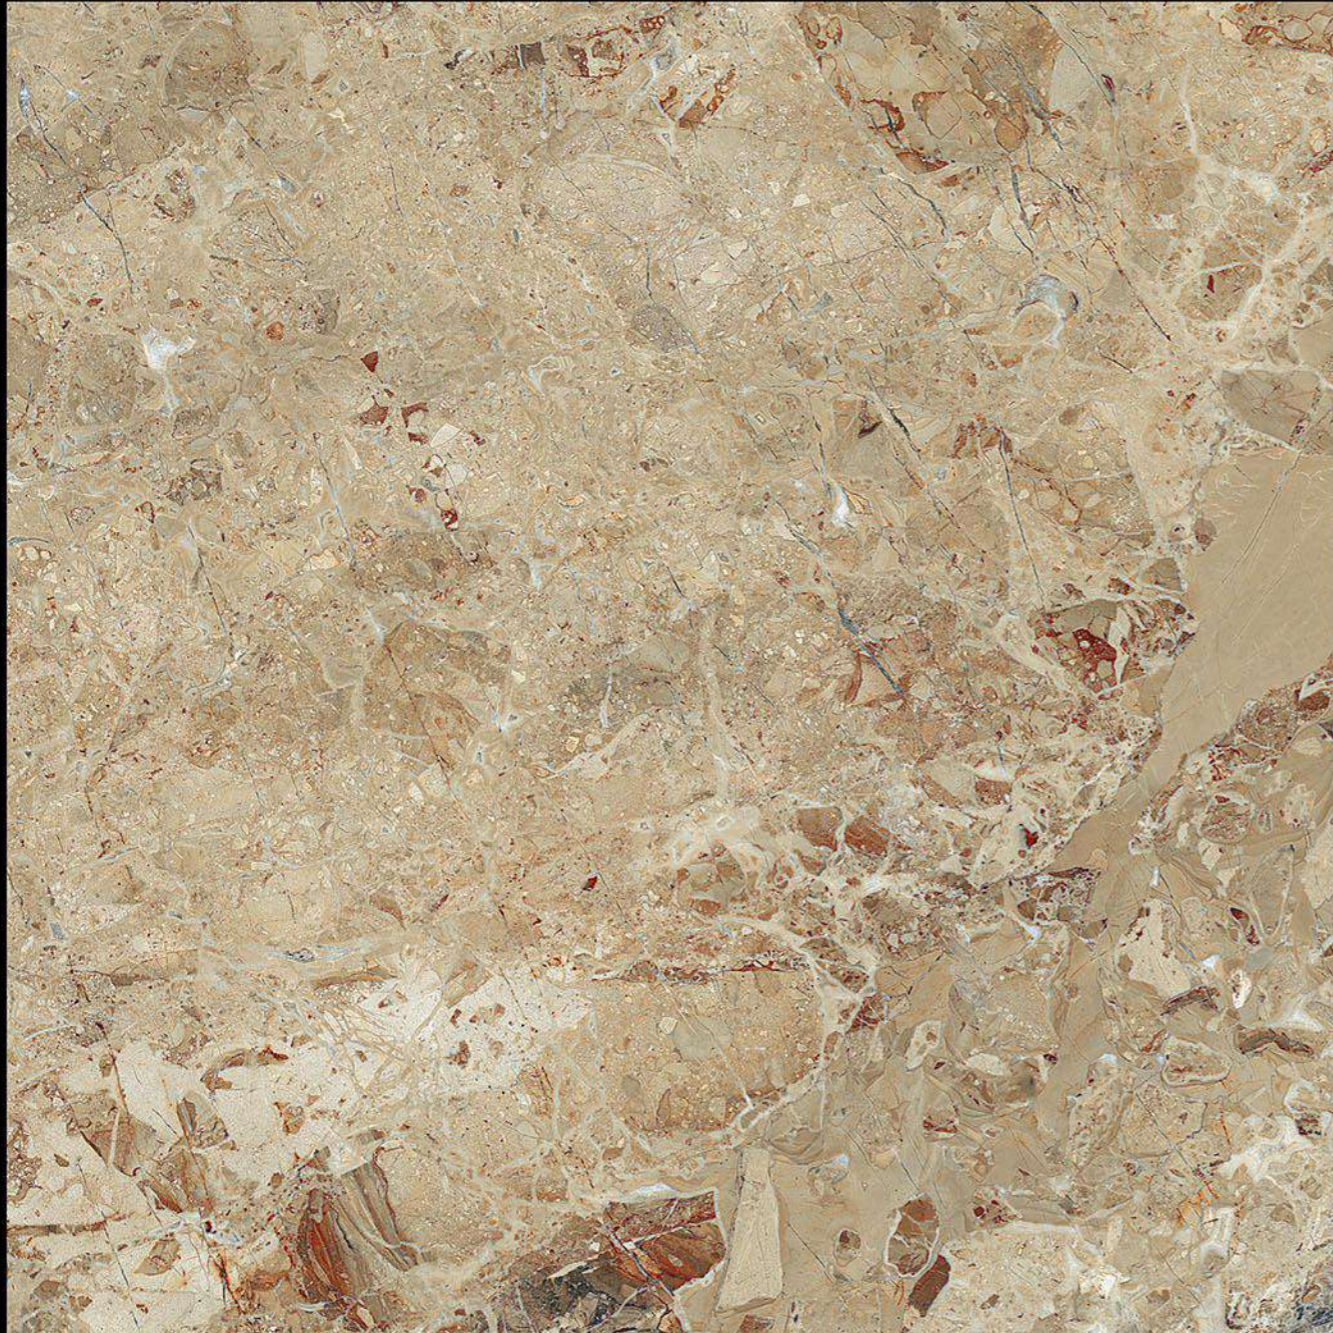

GVT | **POLISHED**
PGVT | 600 x 600mm

1157

100% Replacement
for Italian Marble

Water Absorption
≤ 0.5%

Zero
Maintenance

Stain Class 5
Resistant

Eco
Friendly

Divine
Glossiness

Fire
Resistant

Frost
Resistant