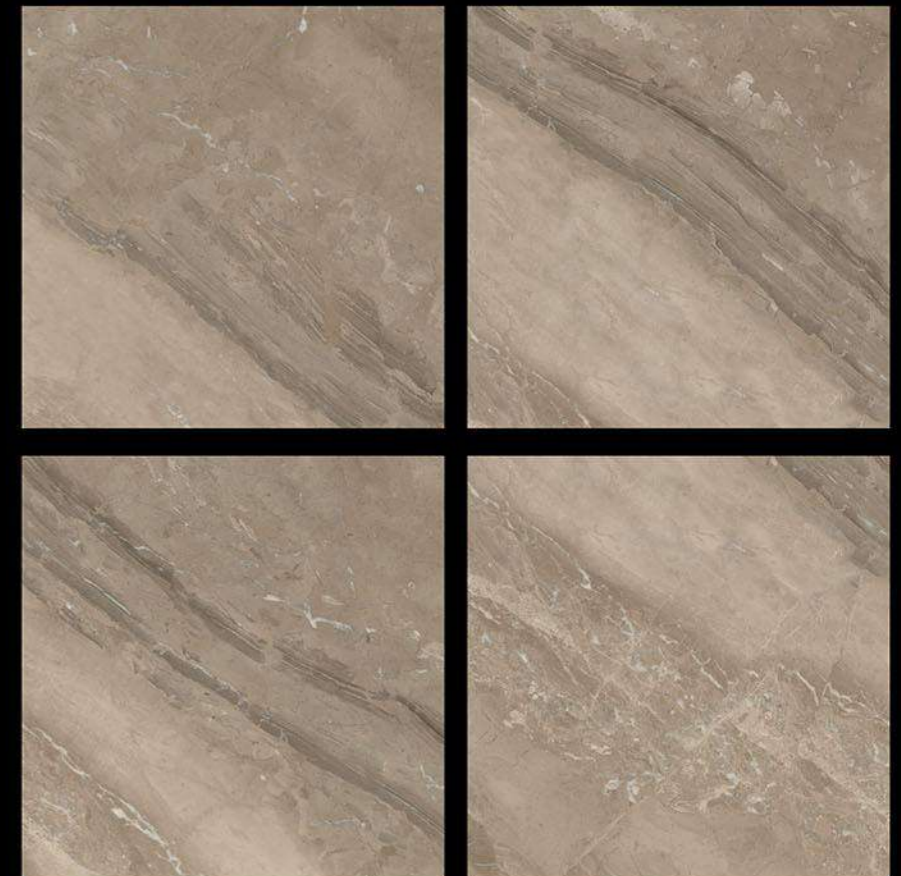

GVT | **POLISHED**
PGVT | 600 x 600mm

1152

- 100% Replacement for Italian Marble
- Water Absorption $\leq 0.5\%$
- Zero Maintenance
- Stain Class 5 Resistant
- Eco Friendly
- Divine Glossiness
- Fire Resistant
- Frost Resistant