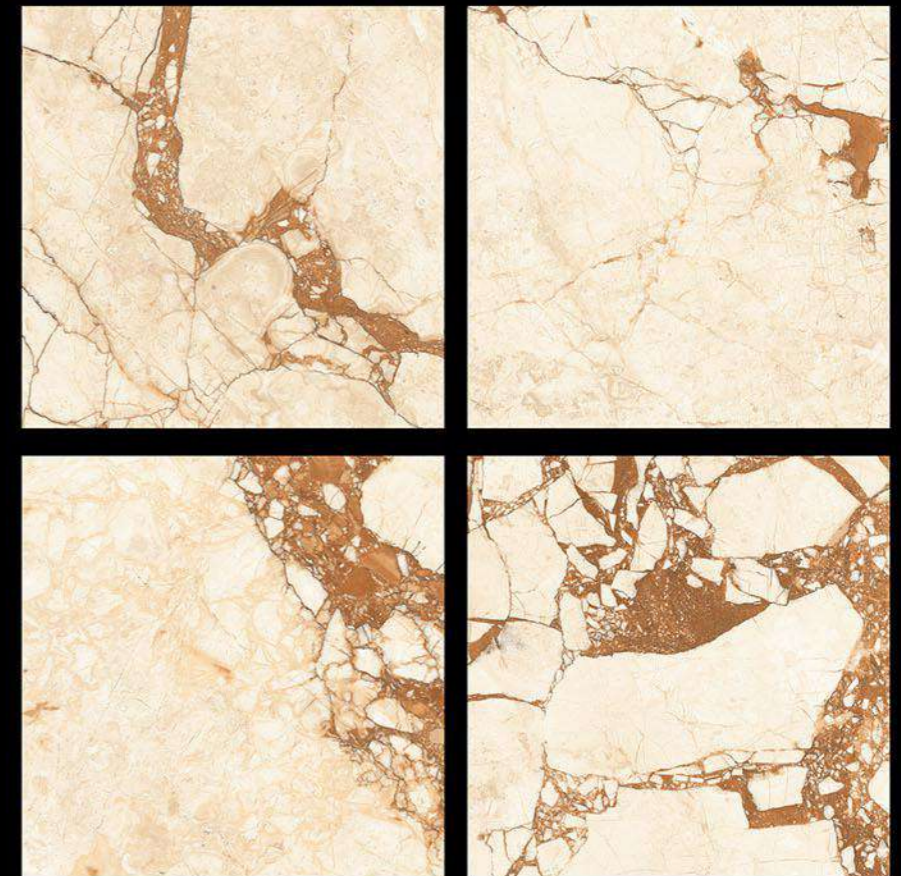

GVT | POLISHED
PGVT | 600 x 600mm

1196

- 100% Replacement for Italian Marble
- Water Absorption $\leq 0.5\%$
- Zero Maintenance
- Stain Class 5 Resistant
- Eco Friendly
- Divine Glossiness
- Fire Resistant
- Frost Resistant