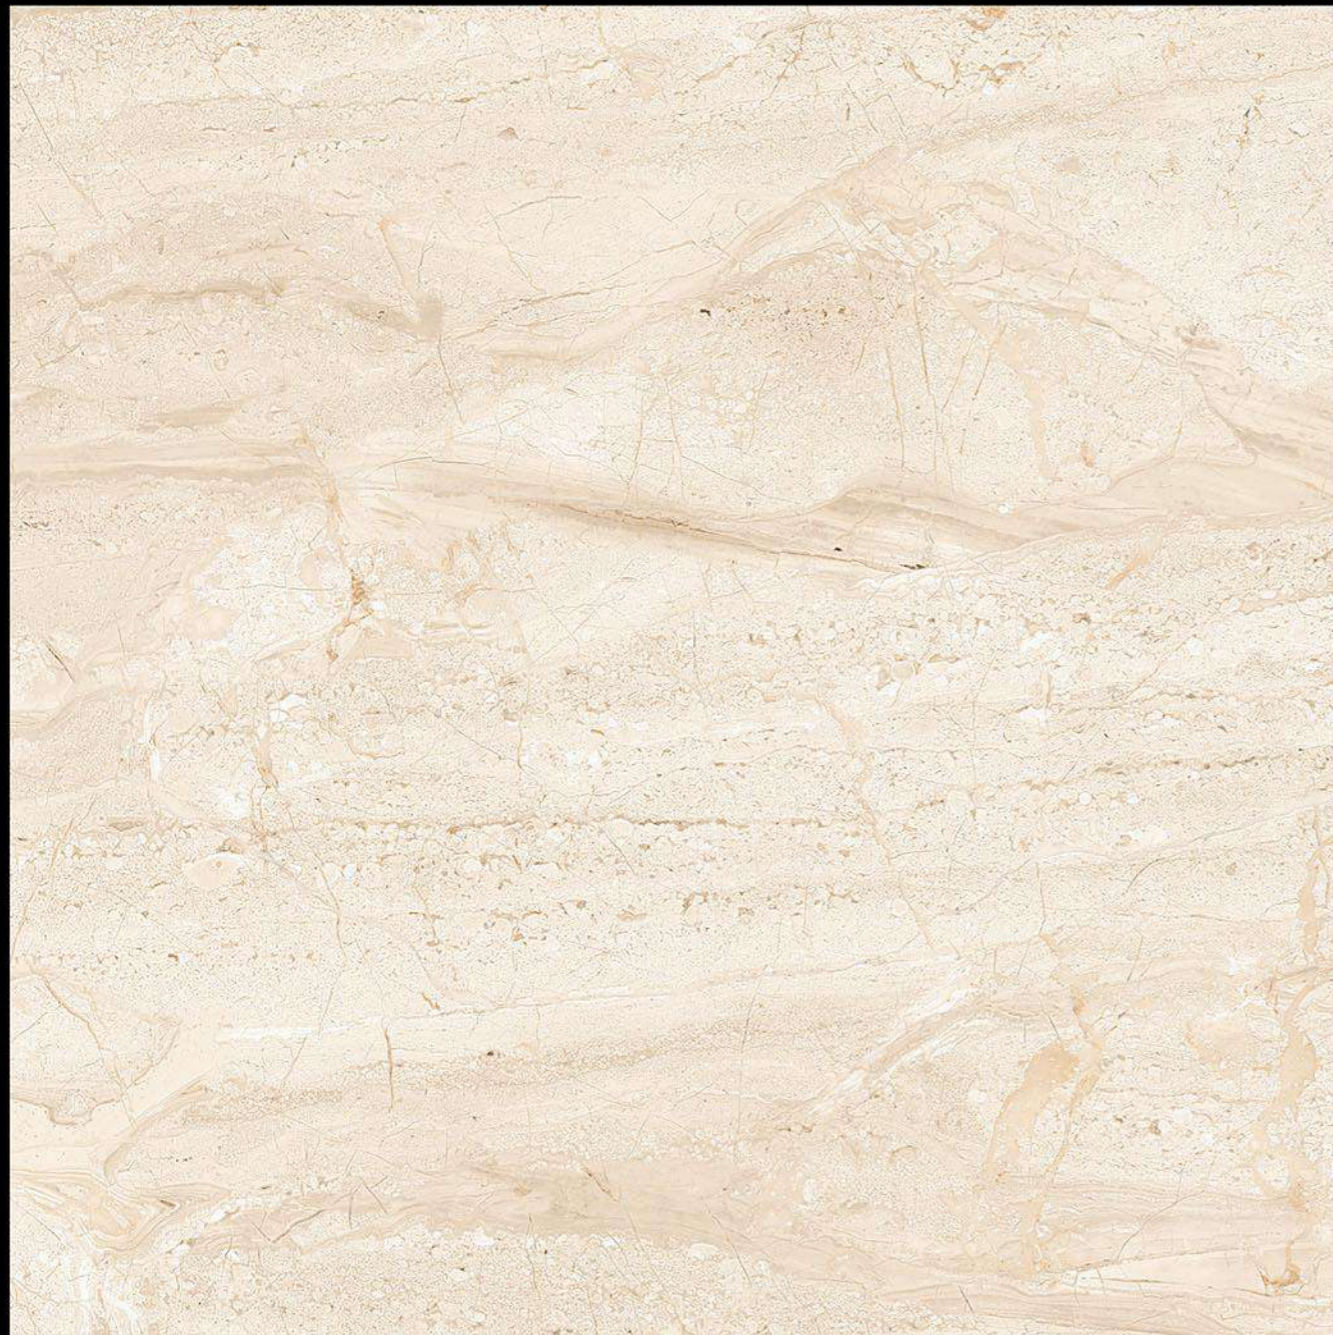

 Zero
Maintenance

 Stain Class 5
Resistant

 Eco
Friendly

 Divine
Glossiness

 Fire
Resistant

 Frost
Resistant

GVT | **POLISHED**
PGVT | 600 x 600mm

1054 - SUPREAM DAINA VERDE