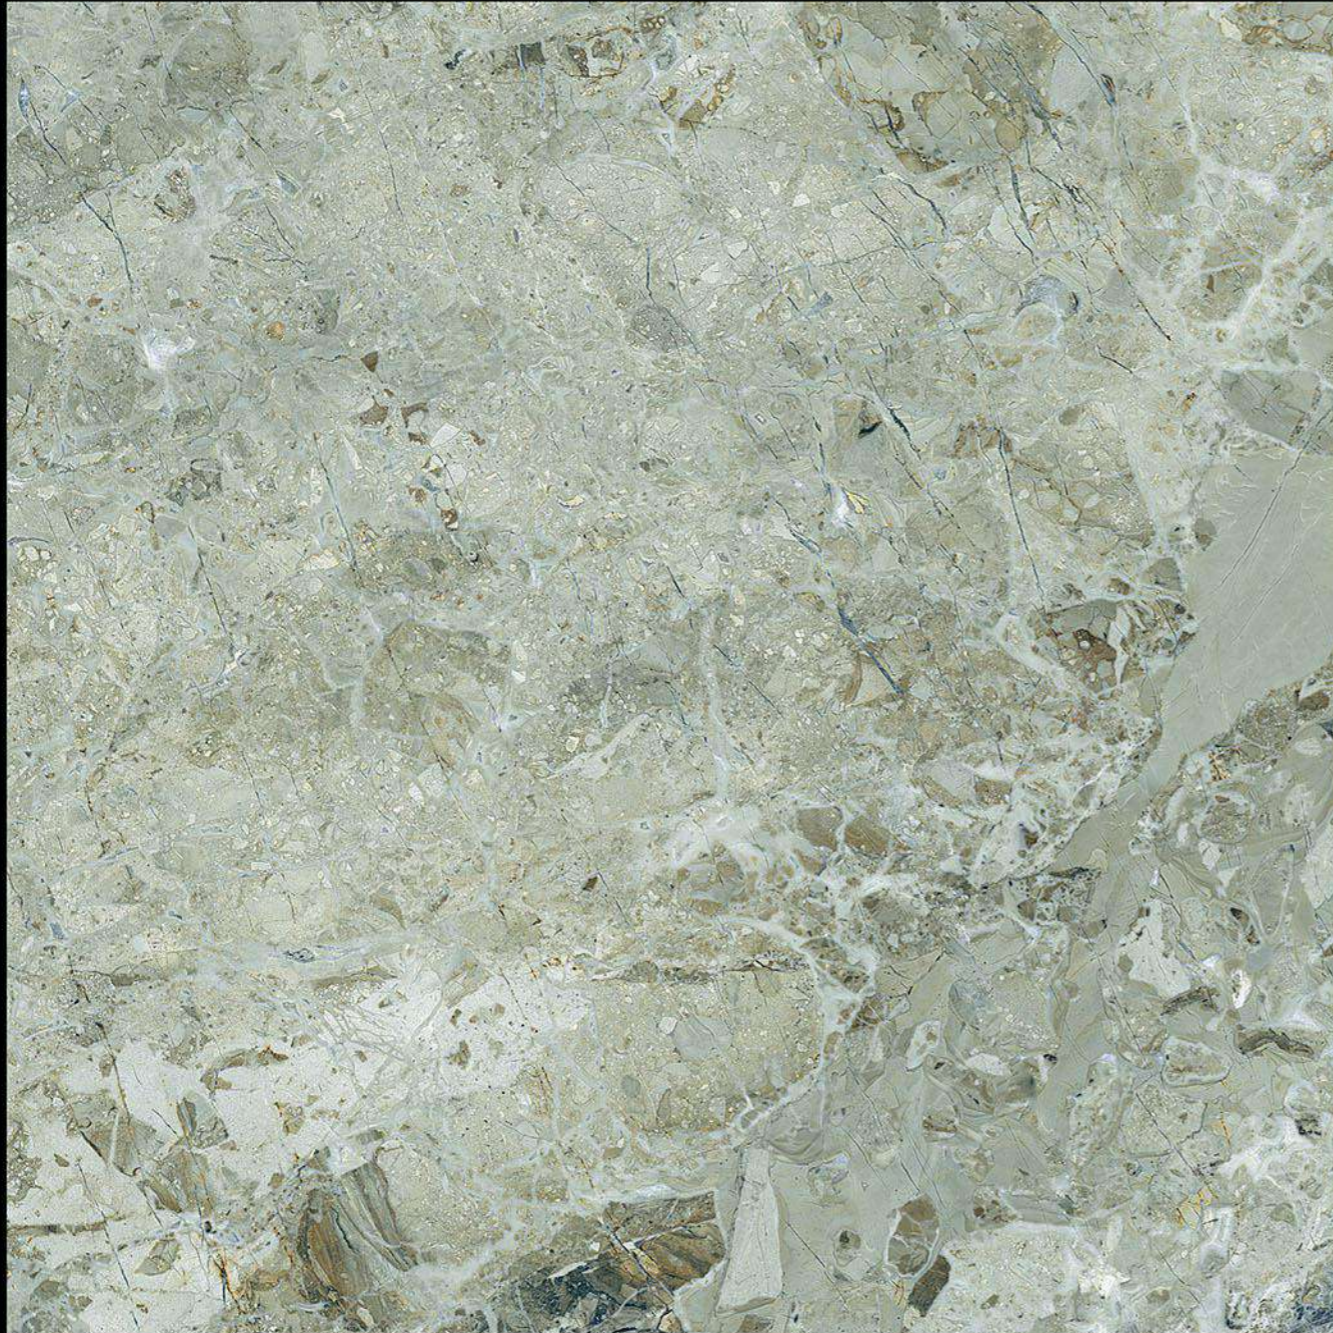

GVT | **POLISHED**
PGVT | 600 x 600mm

1159

100% Replacement
for Italian Marble

Water Absorption
 $\leq 0.5\%$

Zero
Maintenance

Stain Class 5
Resistant

Eco
Friendly

Divine
Glossiness

Fire
Resistant

Frost
Resistant