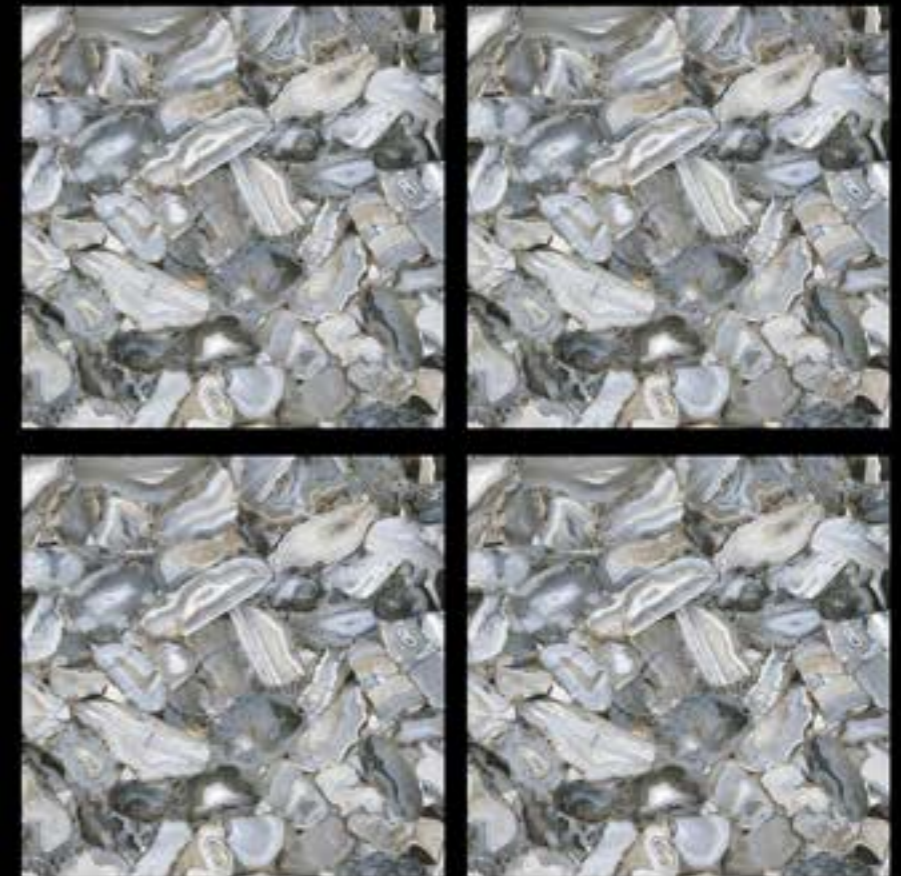

GVT | **POLISHED**
PGVT | 600 x 600mm

6023 - PEBBLES

- 100% Replacement for Italian Marble
- Water Absorption $\leq 0.5\%$
- Zero Maintenance
- Stain Class 5 Resistant
- Eco Friendly
- Divine Glossiness
- Fire Resistant
- Frost Resistant