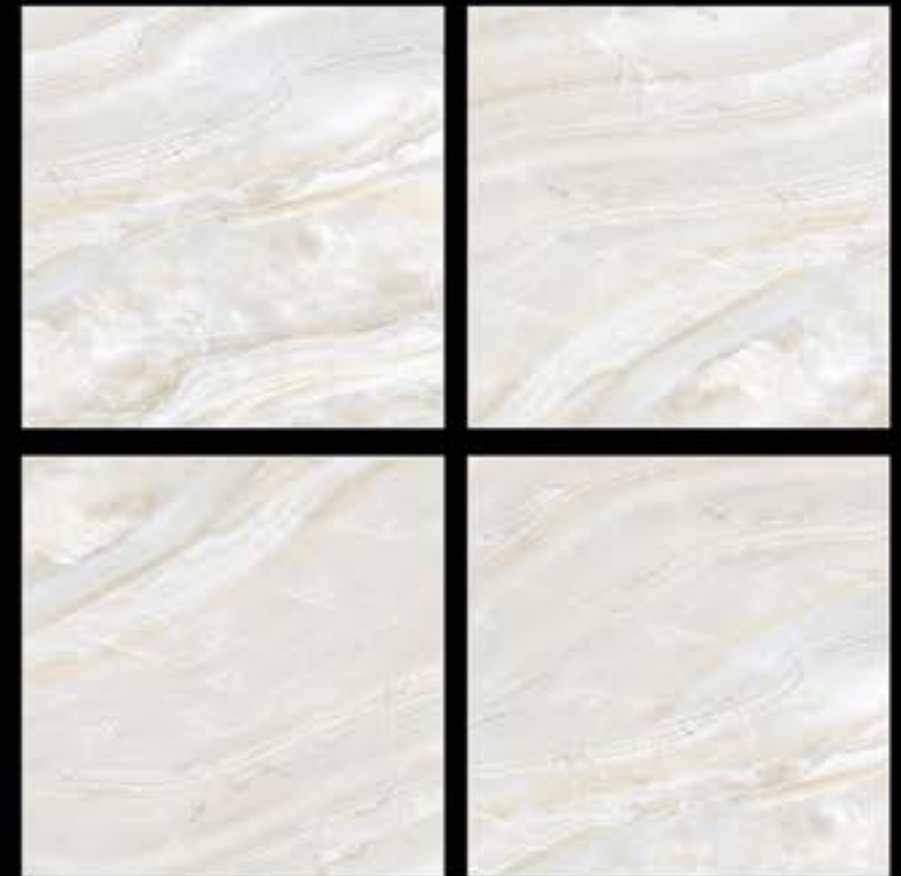

GVT | **POLISHED**
PGVT | 600 x 600mm

6053 - ONYX CREMA

- 100% Replacement for Italian Marble
- Water Absorption $\leq 0.5\%$
- Zero Maintenance
- Stain Class 5 Resistant
- Eco Friendly
- Divine Glossiness
- Fire Resistant
- Frost Resistant