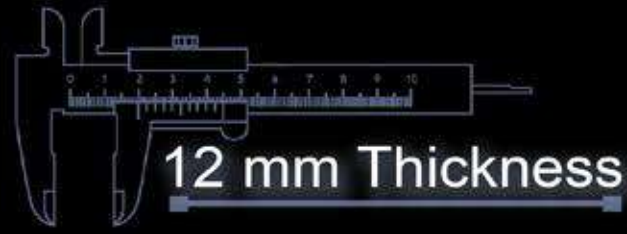

5022

5021

400x400 mm

12 mm Thickness

Heavy Duty  
Vitrified Parking Tiles

5024

5023

400x400 mm