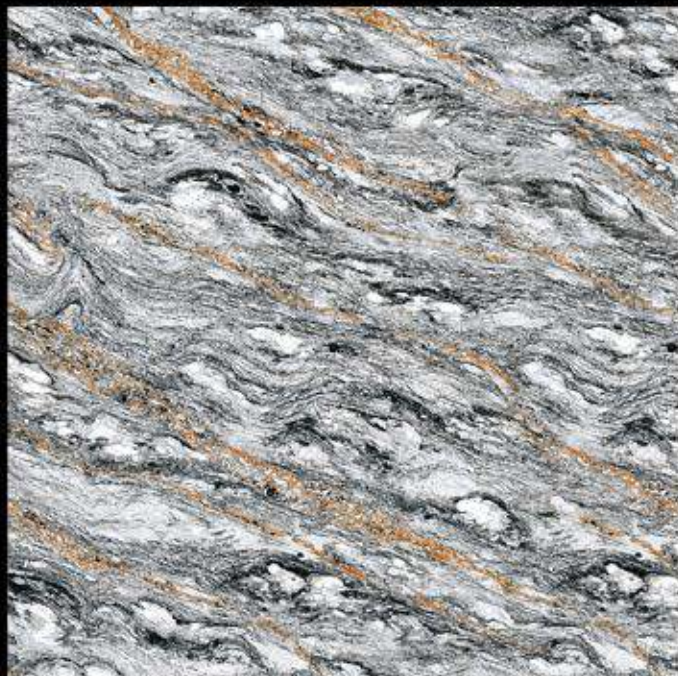

400x400 mm

12 mm Thickness

Heavy Duty  
Vitrified Parking Tiles

6317

6316

400x400 mm

12 mm Thickness

Heavy Duty  
Vitrified Parking Tiles