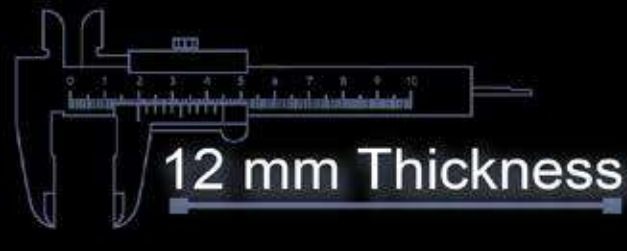

400x400 mm

12 mm Thickness

Heavy Duty
Vitrified Parking Tiles