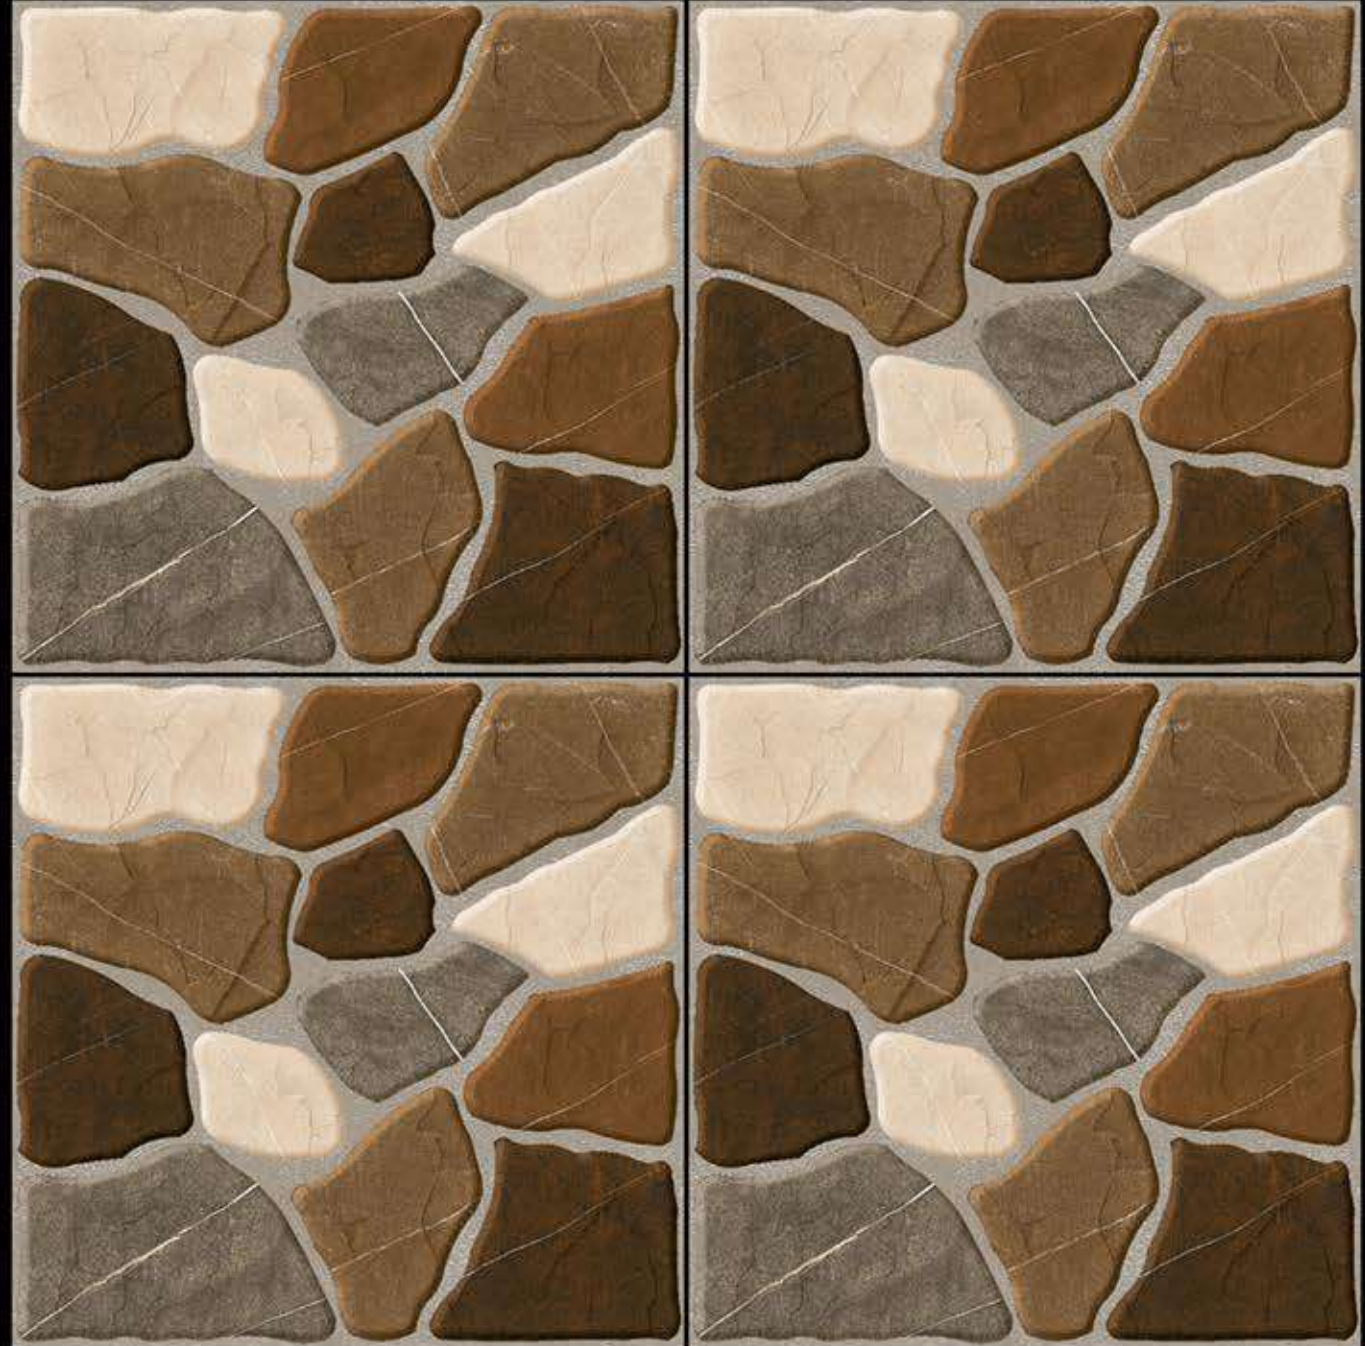

400x400 mm

12 mm Thickness

Heavy Duty
Vitrified Parking Tiles

503

400x400 mm

12 mm Thickness

Heavy Duty
Vitrified Parking Tiles

504