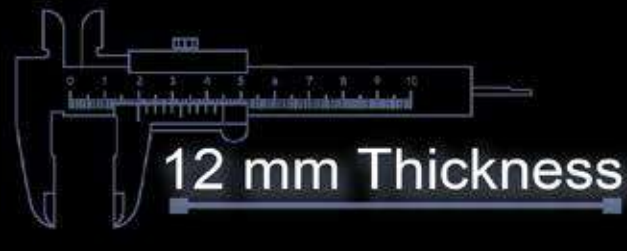

400x400 mm

12 mm Thickness

Heavy Duty
Vitrified Parking Tiles

622

400x400
Heavy Duty Vitrified Parking Tiles

12 mm
Thickness

Punch No:-700

Floors that have everyone's attention.