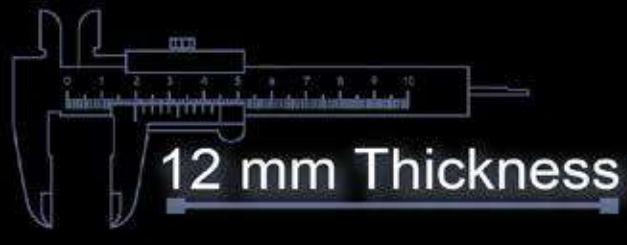

610

400x400 mm

Heavy Duty
Vitrified Parking Tiles

613

400x400 mm

Heavy Duty
Vitrified Parking Tiles

614

400x400 mm