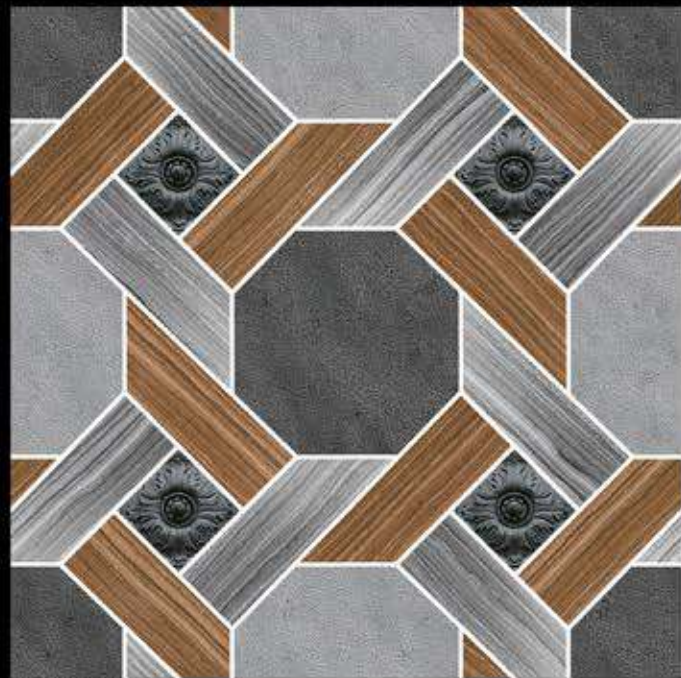

400x400 mm

12 mm Thickness

Heavy Duty
Vitrified Parking Tiles

622

400x400
Heavy Duty Vitrified Parking Tiles

12 mm
Thickness

Punch No:-700

Floors that have everyone's attention.