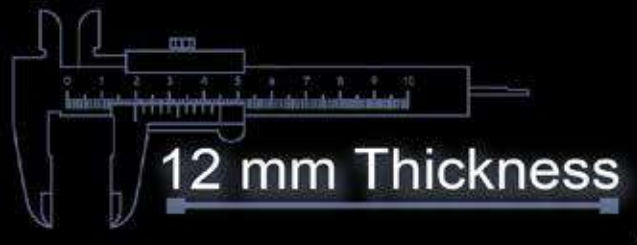

12 mm Thickness

Heavy Duty
Vitrified Parking Tiles

301

400x400 mm

12 mm Thickness

Heavy Duty
Vitrified Parking Tiles

302

400x400 mm