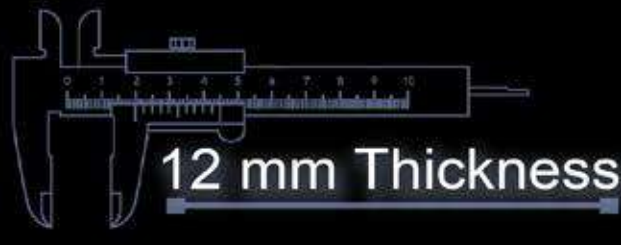

400x400 mm

12 mm Thickness

Heavy Duty
Vitrified Parking Tiles

400x400 mm

Heavy Duty
Vitrified Parking Tiles

400x400 mm

12 mm Thickness

Heavy Duty
Vitrified Parking Tiles