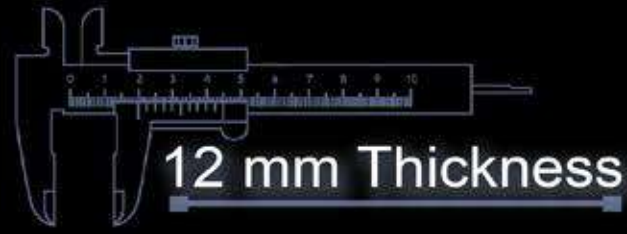

400x400 mm

12 mm Thickness

Heavy Duty
Vitrified Parking Tiles