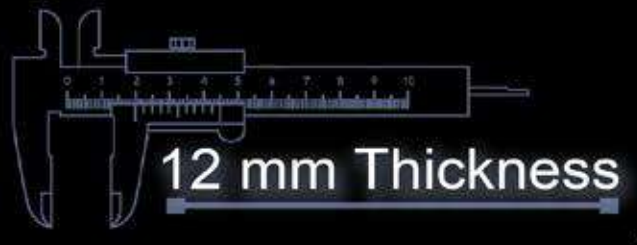

400x400
Heavy Duty Vitrified Parking Tiles

12 mm
Thickness

Punch No:-600

The tile style you've always wanted

400x400 mm

Heavy Duty
Vitrified Parking Tiles

601

400x400 mm