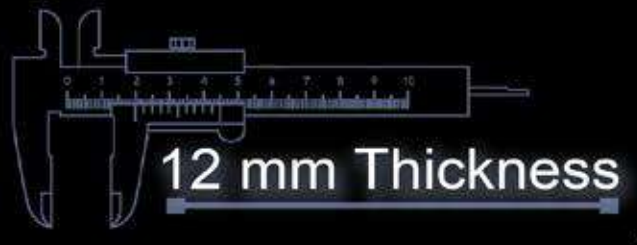

12 mm Thickness

Heavy Duty
Vitrified Parking Tiles

812

400x400 mm

Heavy Duty
Vitrified Parking Tiles

815

400x400 mm

Heavy Duty
Vitrified Parking Tiles