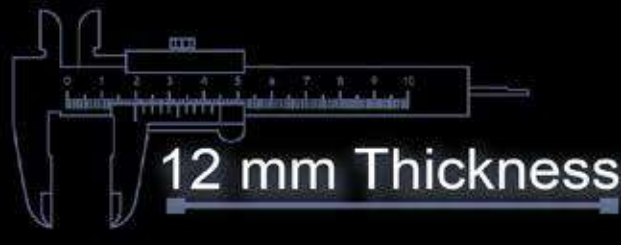

703

400x400 mm

Heavy Duty
Vitrified Parking Tiles

704

400x400 mm

12 mm Thickness

Heavy Duty
Vitrified Parking Tiles

705