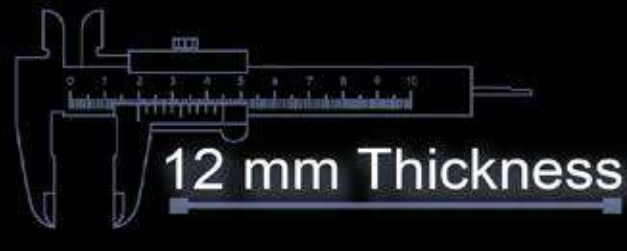

400x400 mm

Heavy Duty
Vitrified Parking Tiles

403

400x400 mm

Heavy Duty
Vitrified Parking Tiles

404

400x400 mm

Heavy Duty
Vitrified Parking Tiles