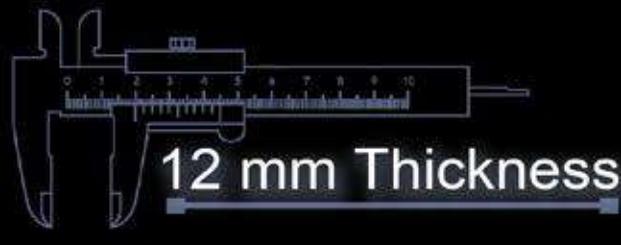

Heavy Duty
Vitrified Parking Tiles

324

400x400
Heavy Duty Vitrified Parking Tiles

12 mm
Thickness

Punch No:-400

400x400 mm

Heavy Duty
Vitrified Parking Tiles

402