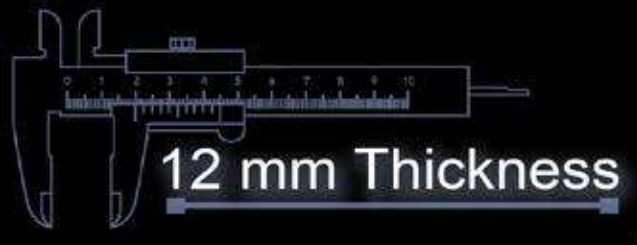

610

400x400 mm

Heavy Duty
Vitrified Parking Tiles

613

400x400 mm

Heavy Duty
Vitrified Parking Tiles

614

400x400 mm