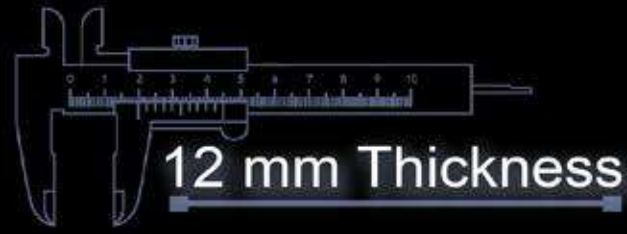

400x400 mm

Heavy Duty
Vitrified Parking Tiles