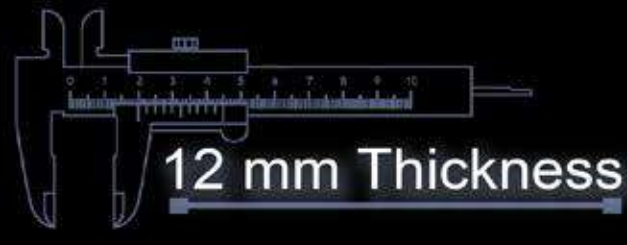

400x400 mm

12 mm Thickness

Heavy Duty
Vitrified Parking Tiles