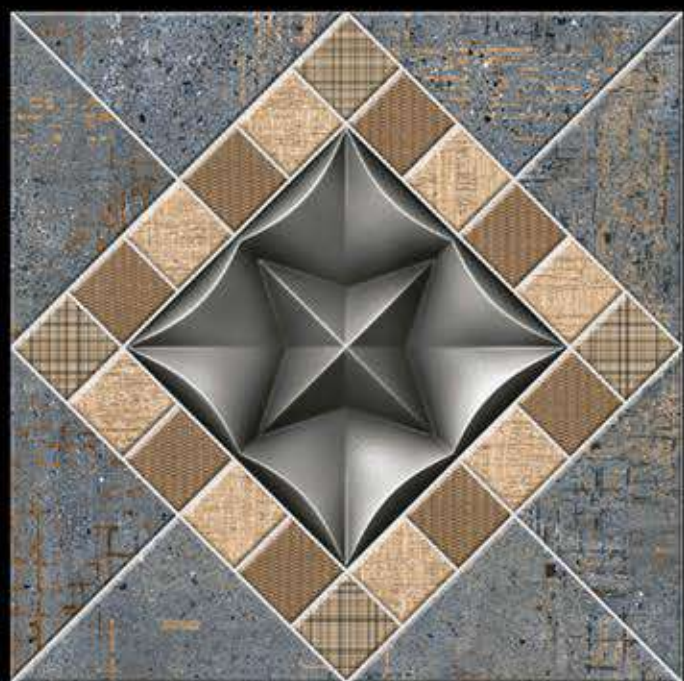

703

400x400 mm

Heavy Duty
Vitrified Parking Tiles

704

400x400 mm

12 mm Thickness

Heavy Duty
Vitrified Parking Tiles

705