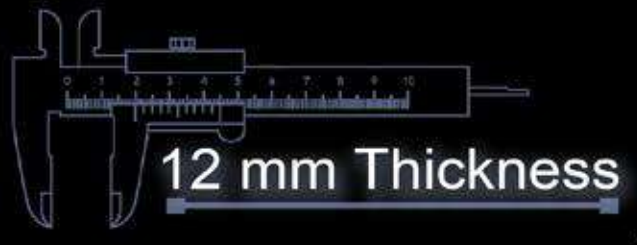

Heavy Duty
Vitrified Parking Tiles

308

400x400 mm

12 mm Thickness

Heavy Duty
Vitrified Parking Tiles

310

400x400 mm

12 mm Thickness