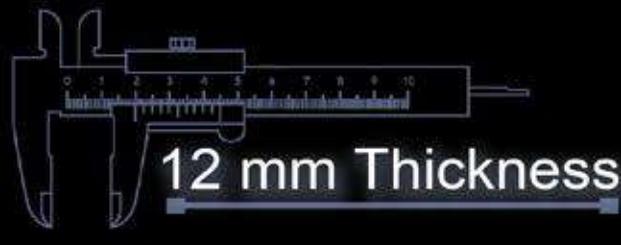

400x400 mm

12 mm Thickness

Heavy Duty
Vitrified Parking Tiles