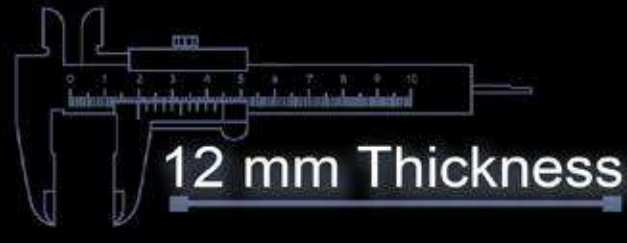

400x400 mm

Heavy Duty
Vitrified Parking Tiles