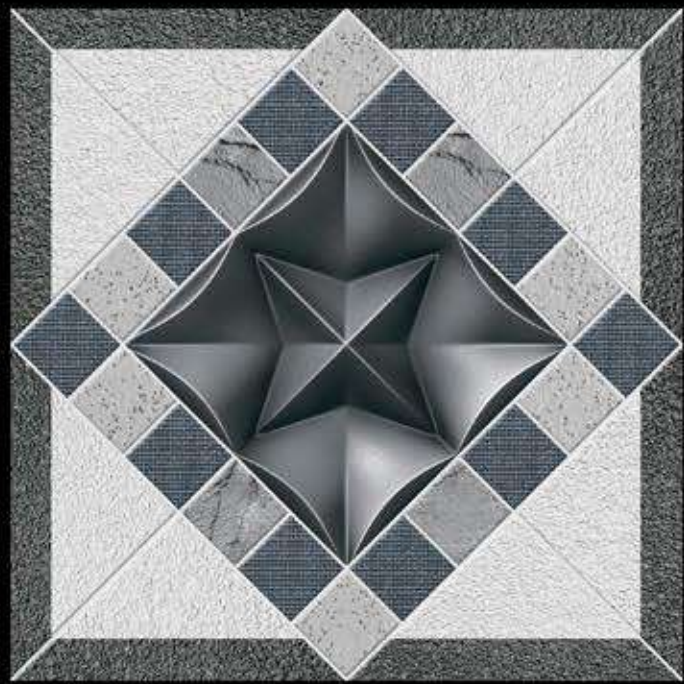

400x400 mm

12 mm Thickness

Heavy Duty
Vitrified Parking Tiles

717