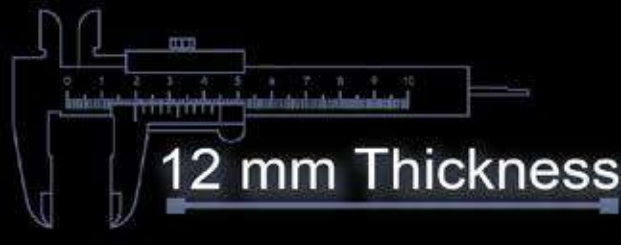

400x400 mm

Heavy Duty
Vitrified Parking Tiles