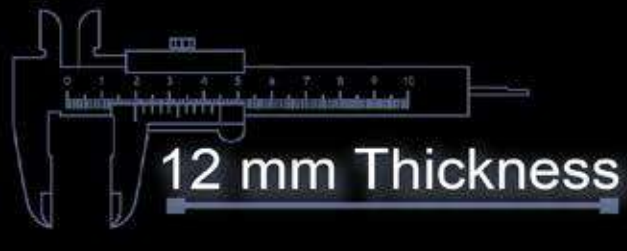

400x400 mm

Heavy Duty
Vitrified Parking Tiles

403

400x400 mm

Heavy Duty
Vitrified Parking Tiles

404

400x400 mm

Heavy Duty
Vitrified Parking Tiles