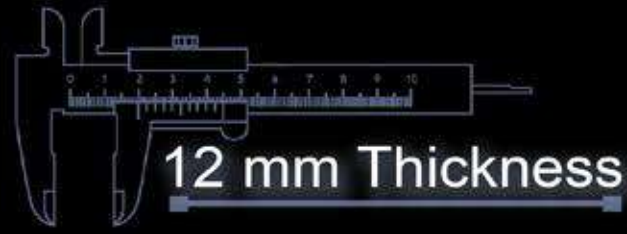

400x400 mm

12 mm Thickness

Heavy Duty
Vitrified Parking Tiles

503

400x400 mm

12 mm Thickness

Heavy Duty
Vitrified Parking Tiles

504