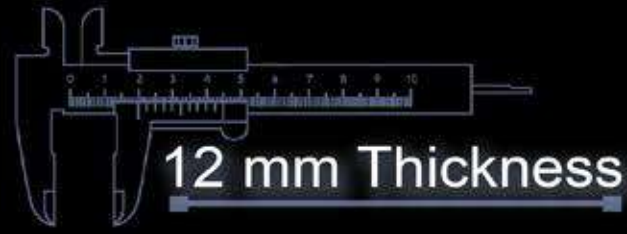

Punch No:-200

Floors that looks beautiful.

400x400 mm

12 mm Thickness

Heavy Duty
Vitrified Parking Tiles

201

400x400 mm

12 mm Thickness