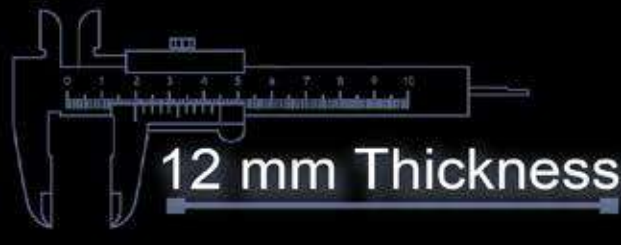

400x400 mm

12 mm Thickness

Heavy Duty
Vitrified Parking Tiles

400x400
Heavy Duty Vitrified Parking Tiles

12 mm
Thickness

Punch No:-300

Beautiful tiles, stunning views

400x400 mm