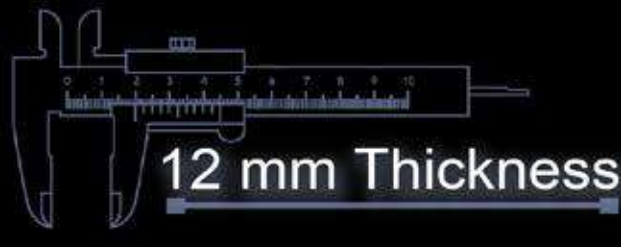

400x400 mm

12 mm Thickness

Heavy Duty
Vitrified Parking Tiles

717

400x400
Heavy Duty Vitrified Parking Tiles

12 mm
Thickness

Punch No:-800

400x400 mm