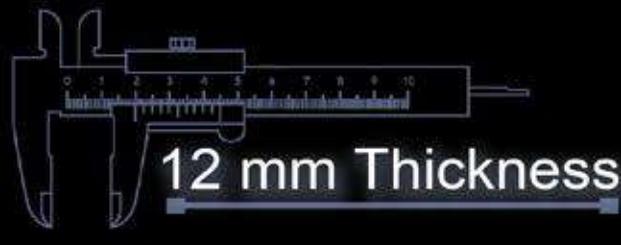

12 mm Thickness

Heavy Duty
Vitrified Parking Tiles

605

400x400 mm

Heavy Duty
Vitrified Parking Tiles

606

400x400 mm

Heavy Duty
Vitrified Parking Tiles