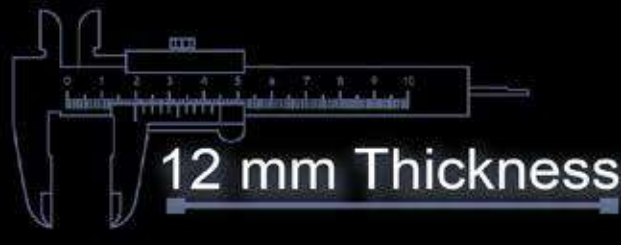

400x400 mm

Heavy Duty
Vitrified Parking Tiles

400x400
Heavy Duty Vitrified Parking Tiles

12 mm
Thickness

Punch No:-100

Our tiles are known for the strength and durability

400x400 mm

Heavy Duty
Vitrified Parking Tiles