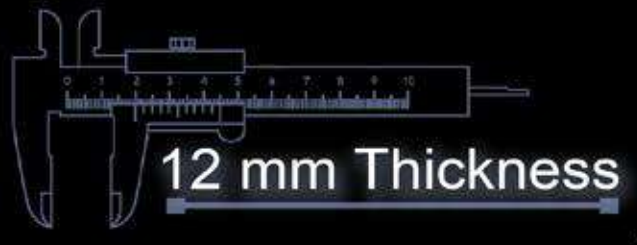

400x400 mm

Heavy Duty
Vitrified Parking Tiles