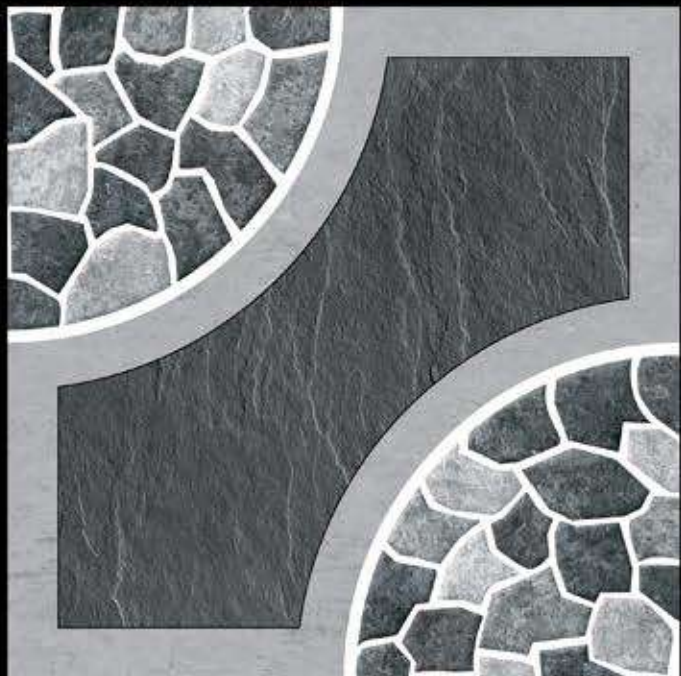

400x400 mm

12 mm Thickness

Heavy Duty
Vitrified Parking Tiles