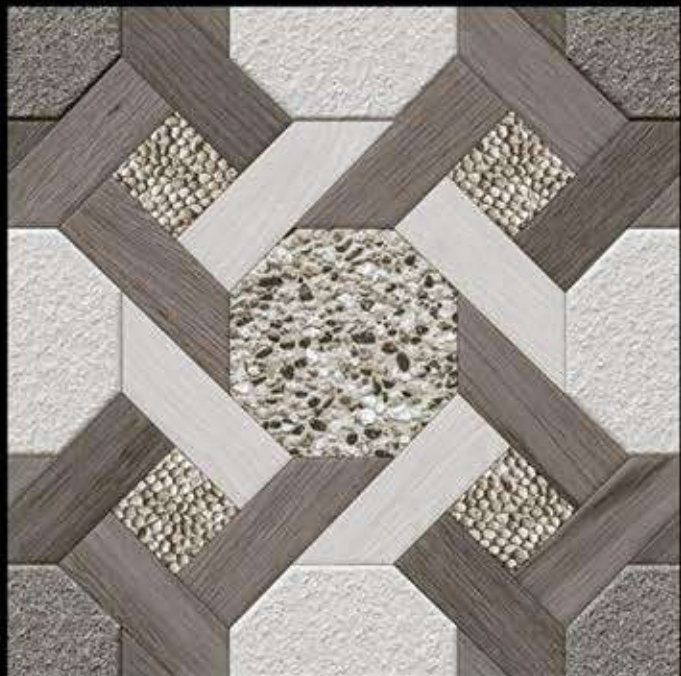

610

400x400 mm

Heavy Duty
Vitrified Parking Tiles

613

400x400 mm

Heavy Duty
Vitrified Parking Tiles

614

400x400 mm