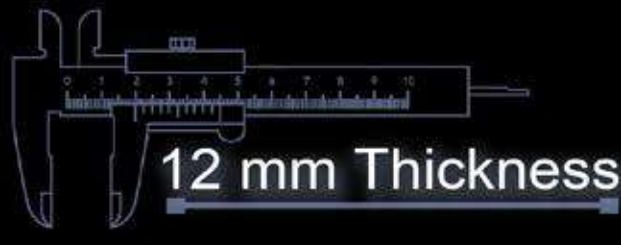

400x400 mm

Heavy Duty
Vitrified Parking Tiles

701

400x400 mm

Heavy Duty
Vitrified Parking Tiles

702

400x400 mm

Heavy Duty
Vitrified Parking Tiles