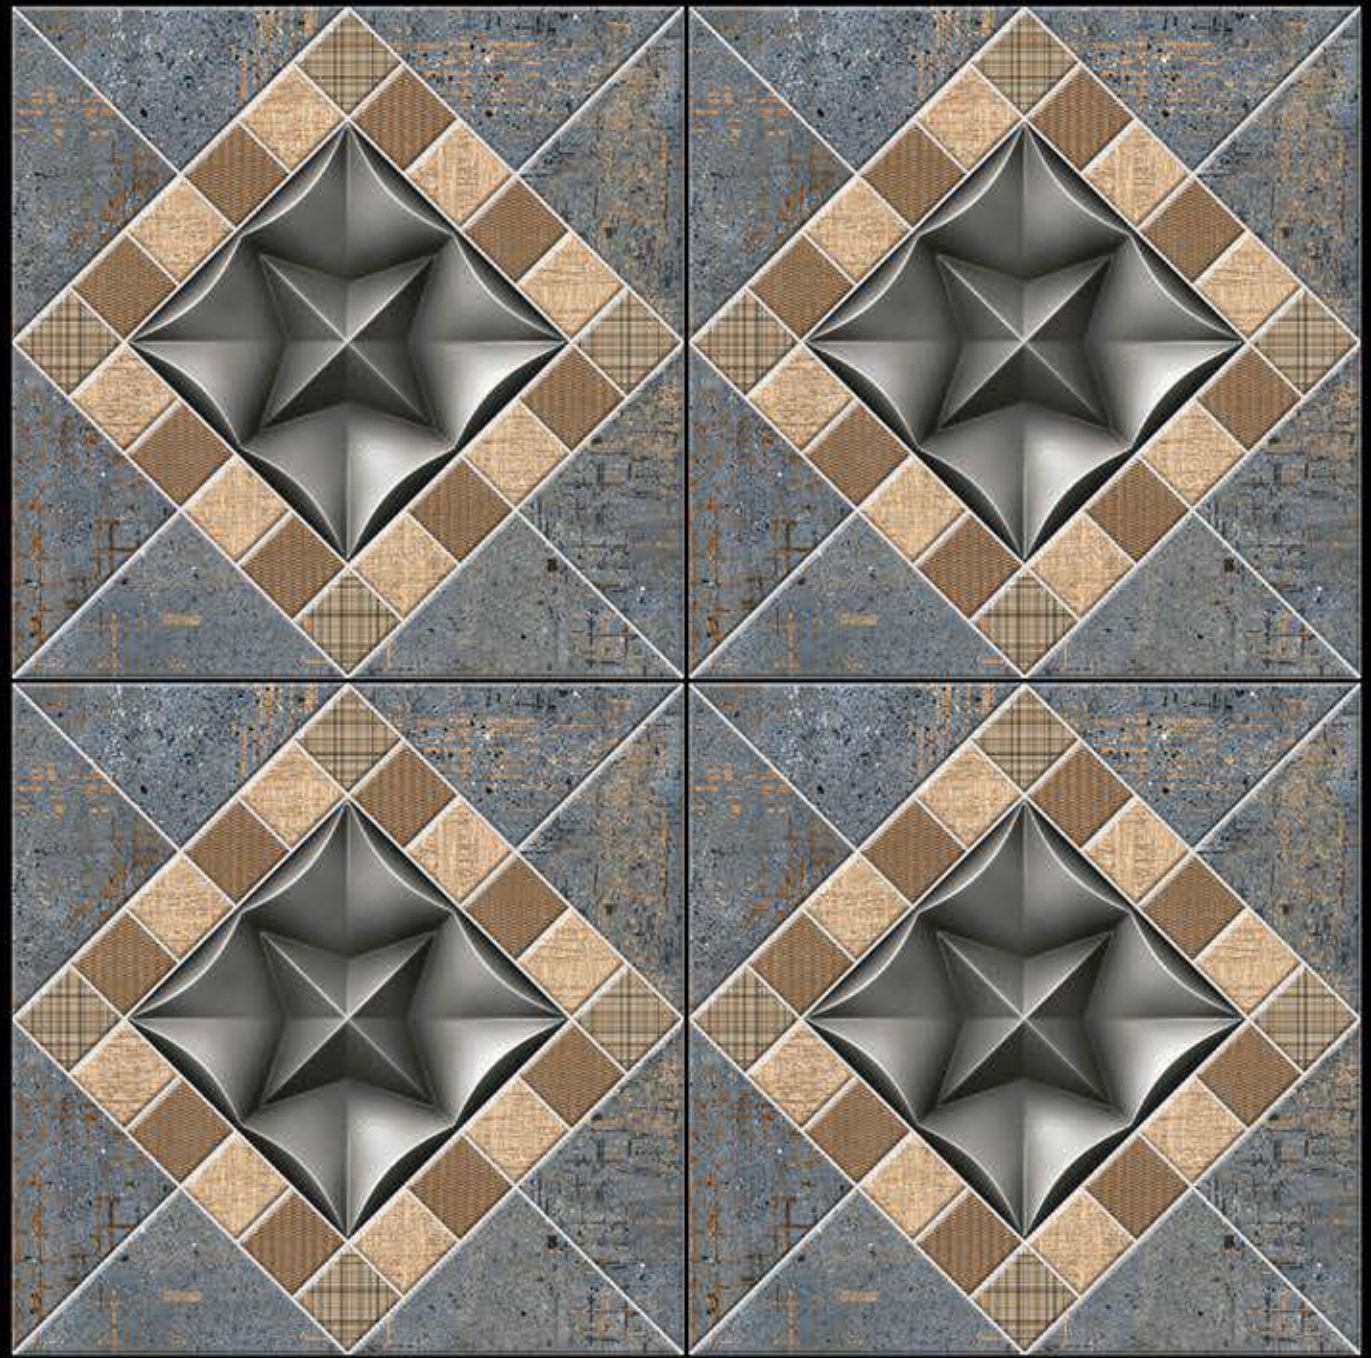

703

400x400 mm

Heavy Duty
Vitrified Parking Tiles

704

400x400 mm

12 mm Thickness

Heavy Duty
Vitrified Parking Tiles

705