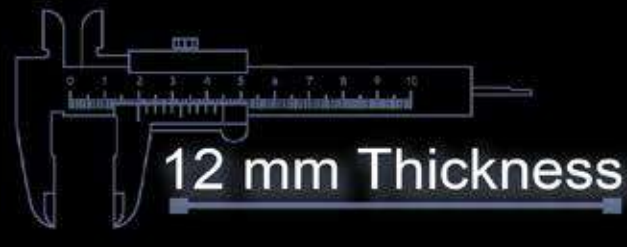

400x400 mm

Heavy Duty
Vitrified Parking Tiles