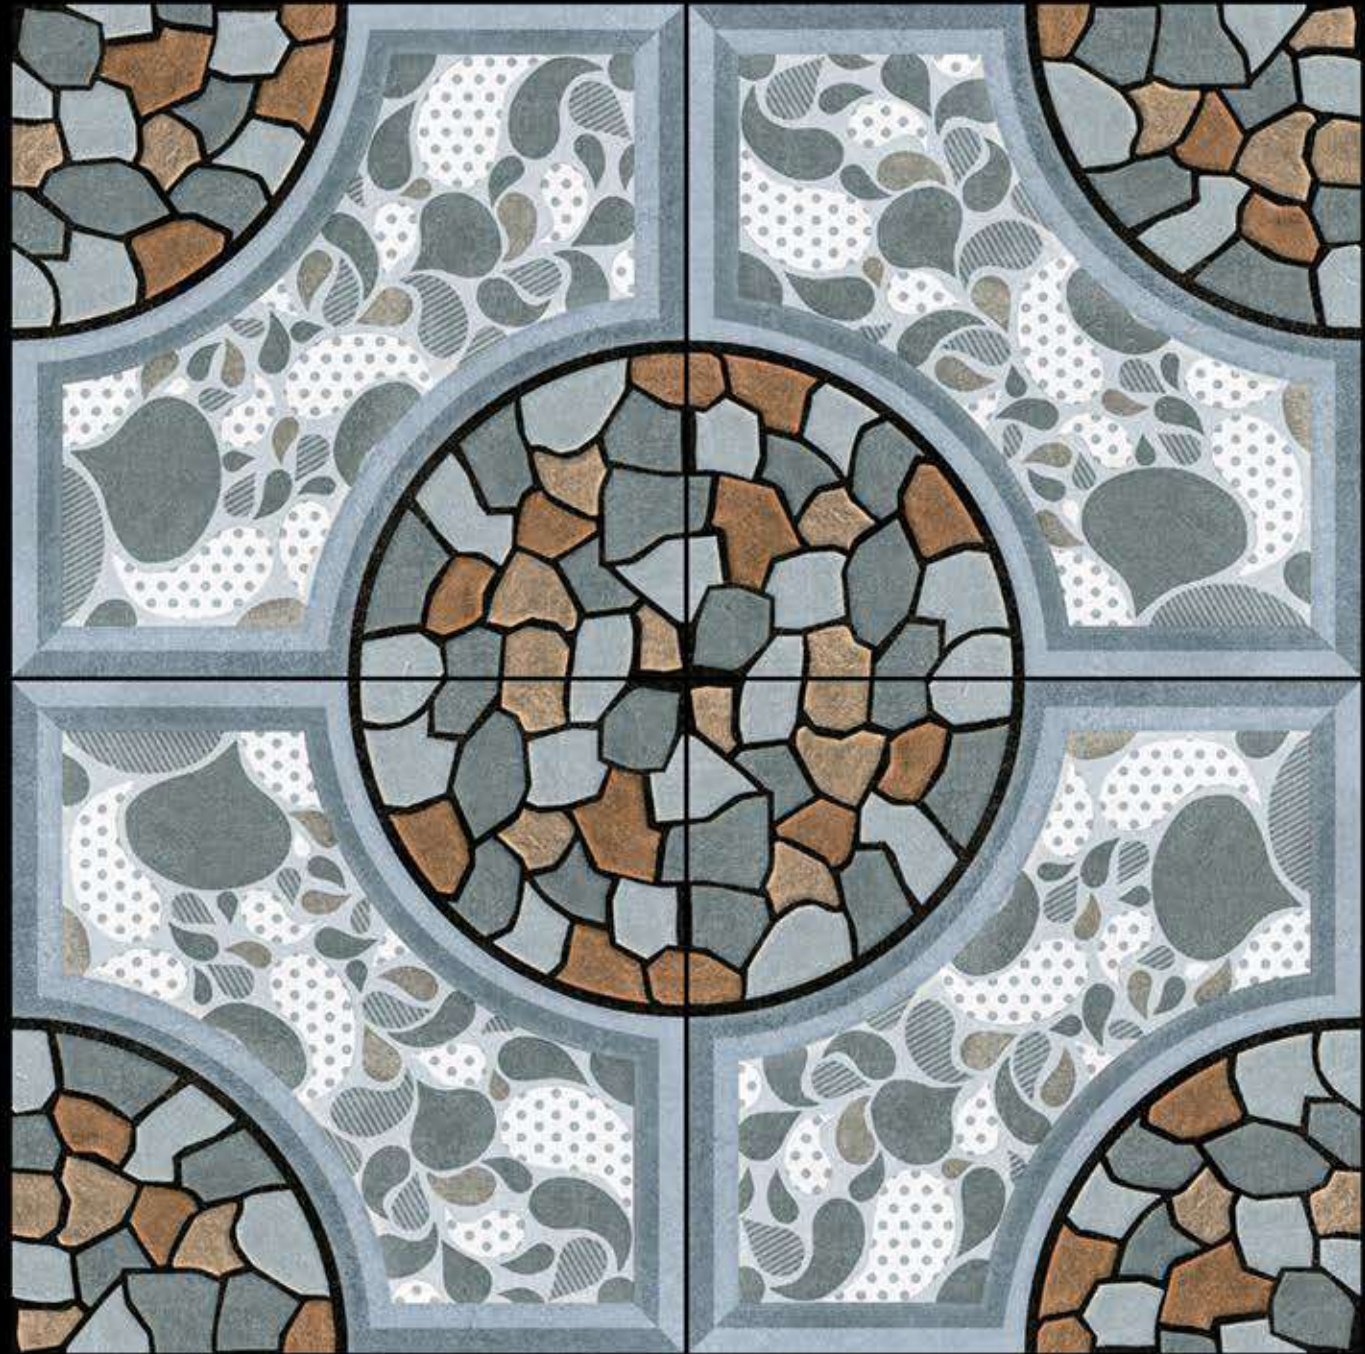

400x400 mm

12 mm Thickness

Heavy Duty
Vitrified Parking Tiles

205