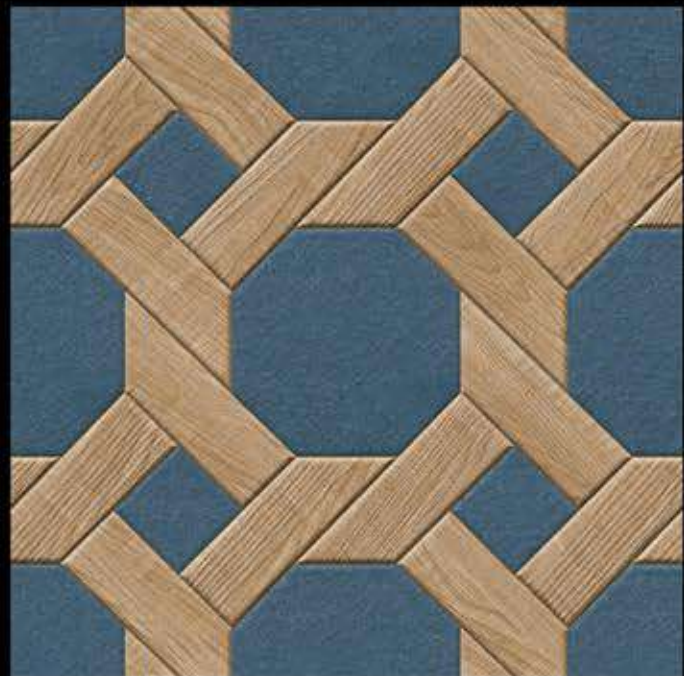

12 mm Thickness

Heavy Duty
Vitrified Parking Tiles

605

400x400 mm

Heavy Duty
Vitrified Parking Tiles

606

400x400 mm

Heavy Duty
Vitrified Parking Tiles