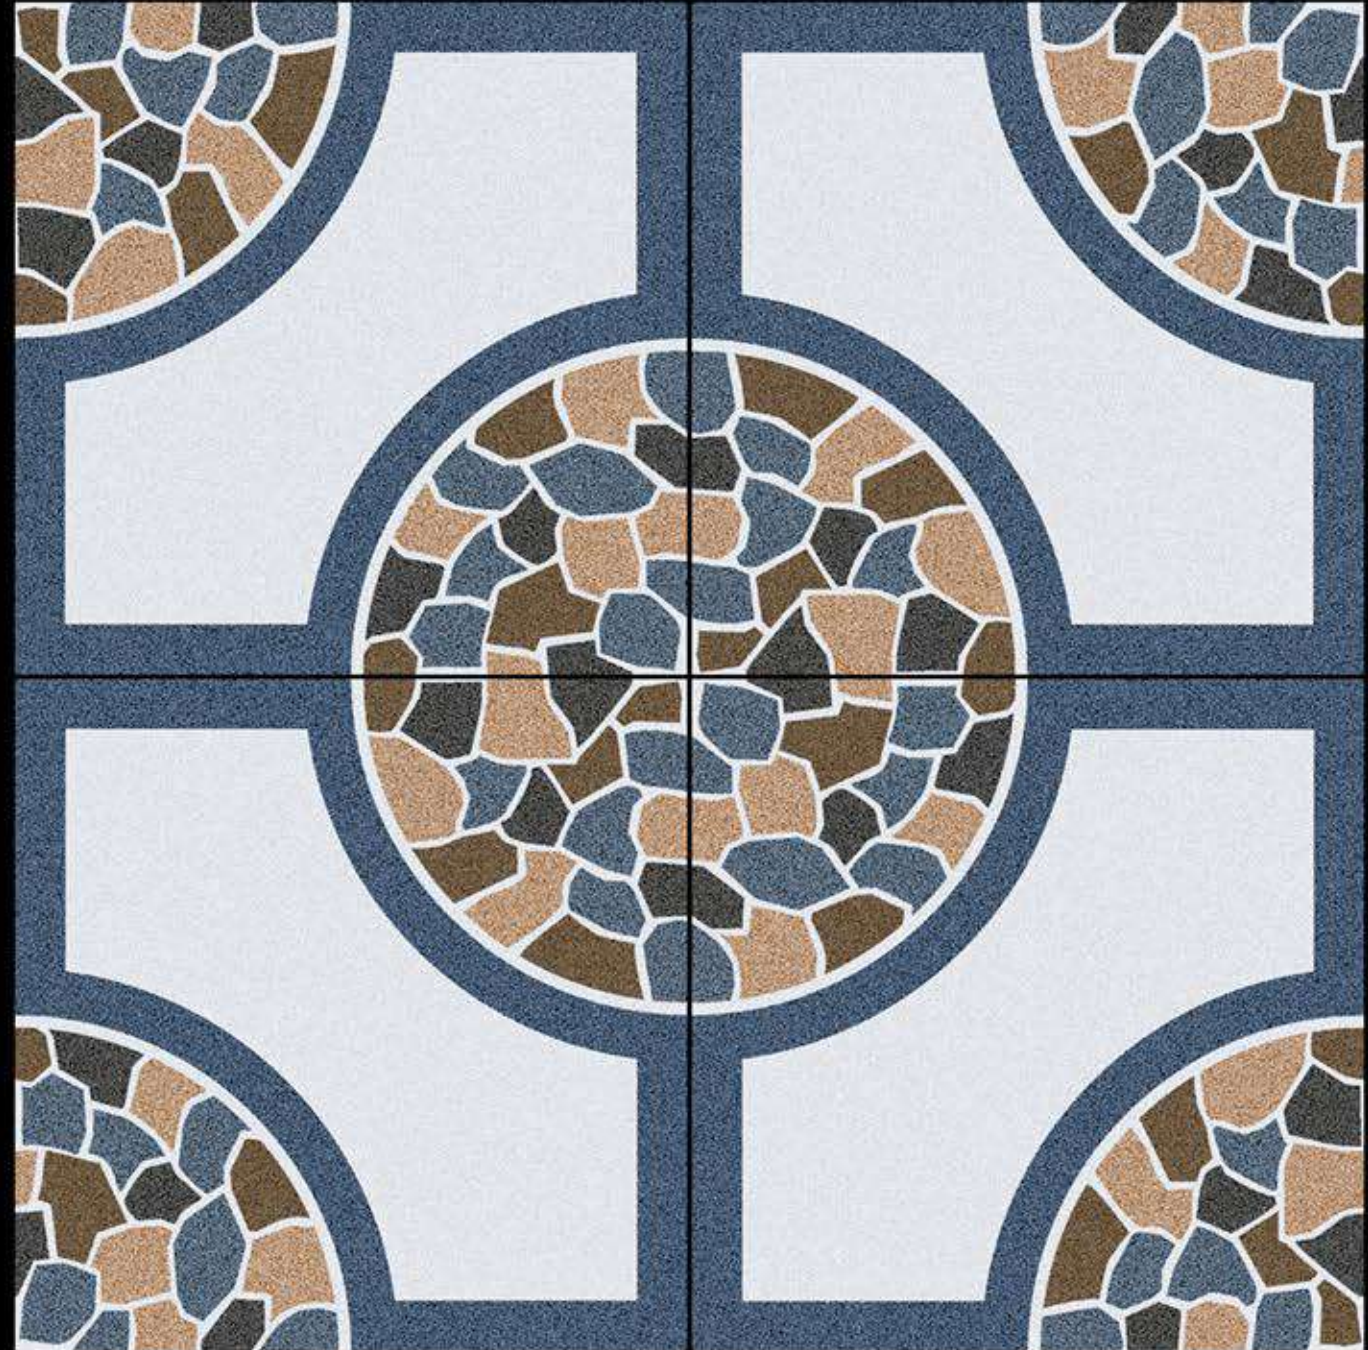

Heavy Duty
Vitrified Parking Tiles

205

400x400 mm

12 mm Thickness

Heavy Duty
Vitrified Parking Tiles

400x400 mm

Heavy Duty
Vitrified Parking Tiles

218