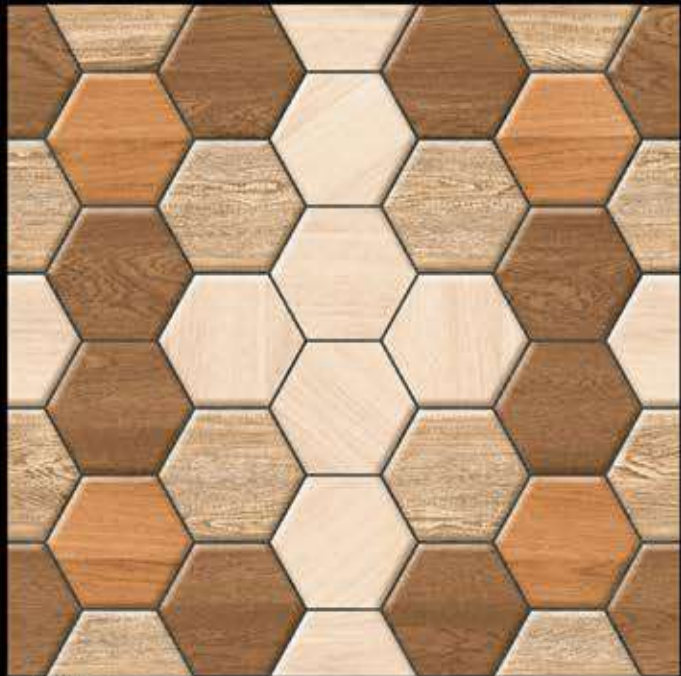

400x400 mm

Heavy Duty
Vitrified Parking Tiles

403

400x400 mm

Heavy Duty
Vitrified Parking Tiles

404

400x400 mm

Heavy Duty
Vitrified Parking Tiles