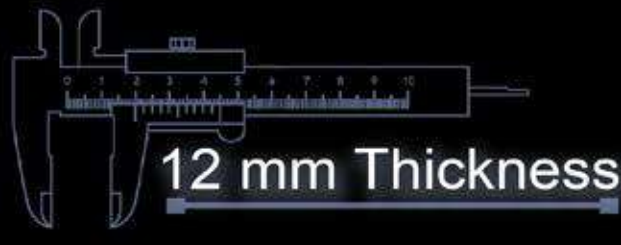

400x400 mm

Heavy Duty
Vitrified Parking Tiles