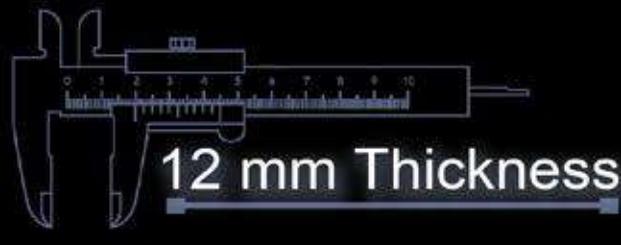

12 mm Thickness

Heavy Duty
Vitrified Parking Tiles

801

400x400 mm

12 mm Thickness

Heavy Duty
Vitrified Parking Tiles

806

400x400 mm