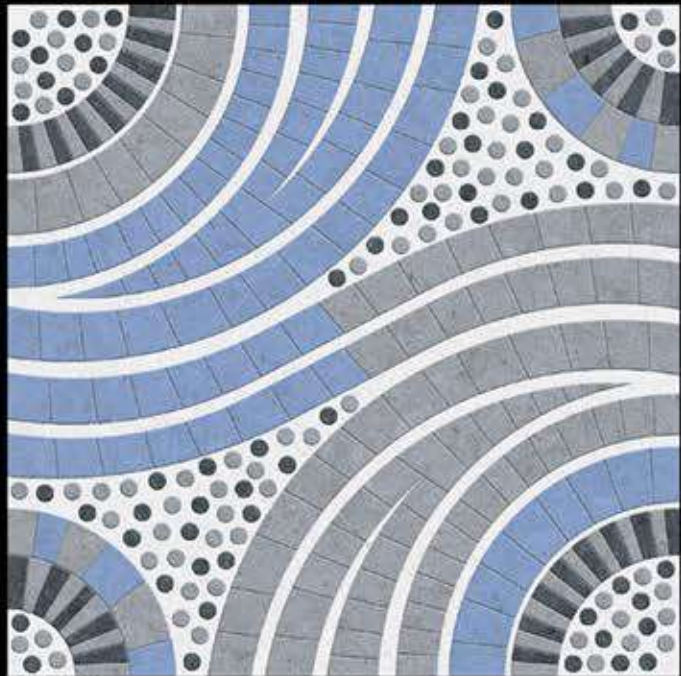

400x400 mm

Heavy Duty
Vitrified Parking Tiles