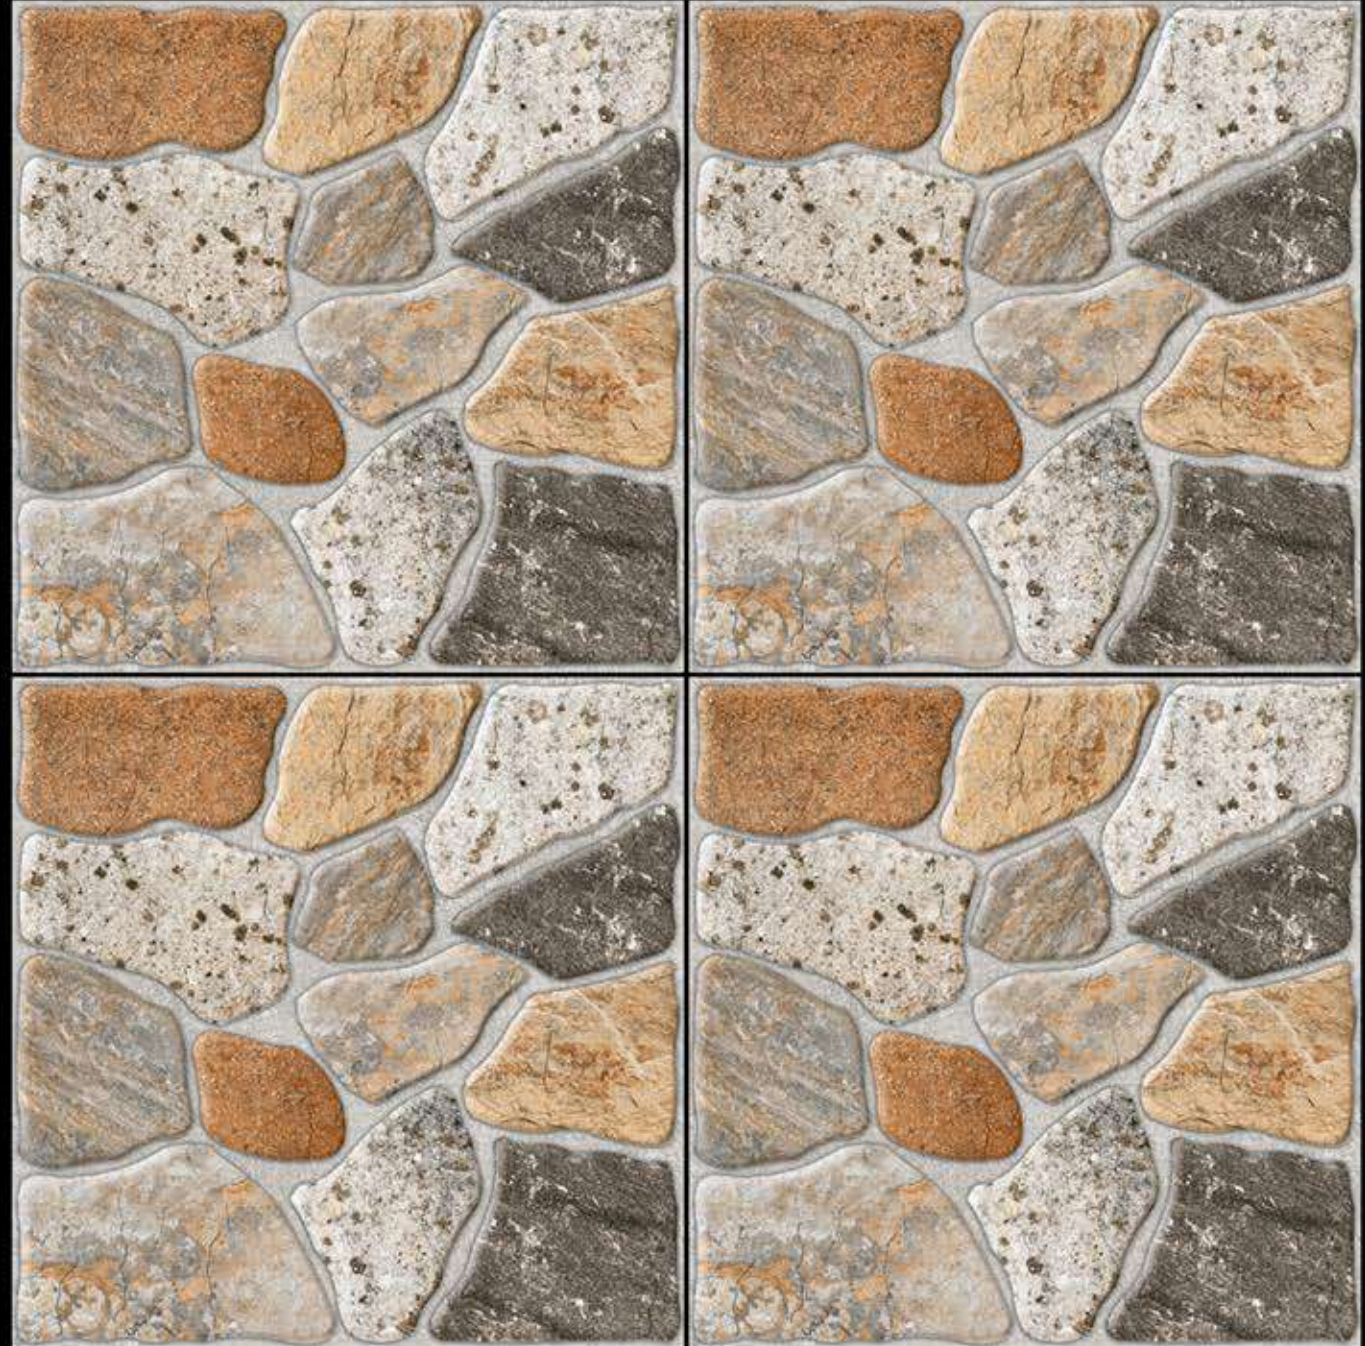

400x400 mm

12 mm Thickness

Heavy Duty
Vitrified Parking Tiles

505

400x400 mm

12 mm Thickness

Heavy Duty
Vitrified Parking Tiles

507