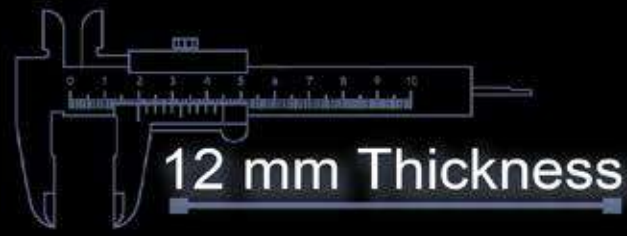

400x400 mm

12 mm Thickness

Heavy Duty
Vitrified Parking Tiles