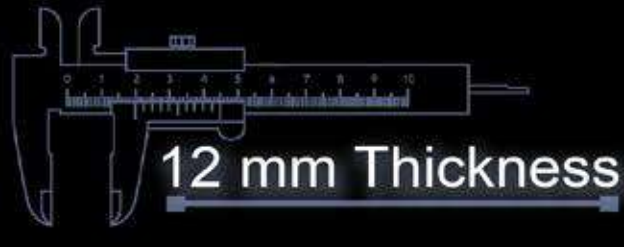

400x400 mm

Heavy Duty
Vitrified Parking Tiles