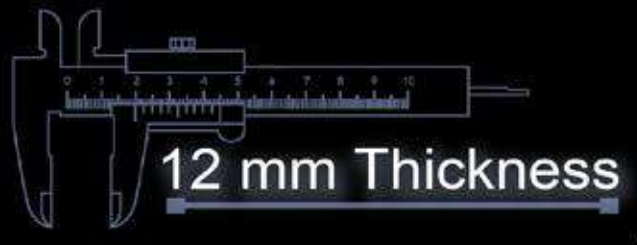

400x400 mm

Heavy Duty
Vitrified Parking Tiles