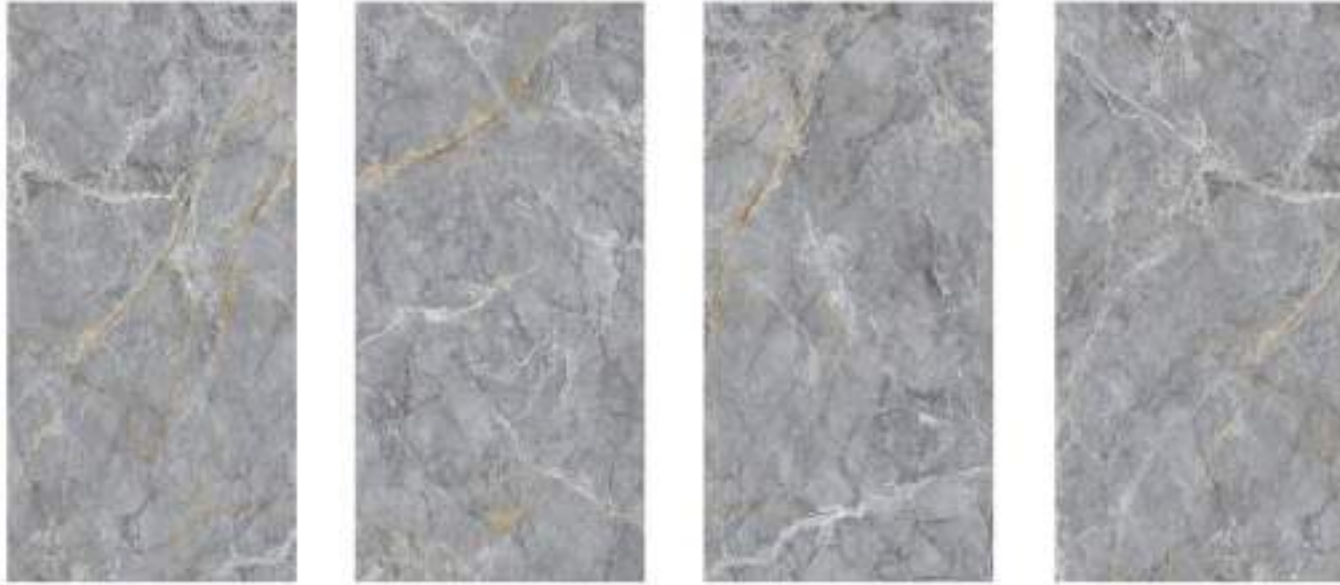

- Low Water Absorption
- Frost Resistant
- Chemical Resistant
- Stain Resistant
- Zero Maintenance
- Easy to Clean
- Random Design

CARA GREY

GLOSSY / CARVING