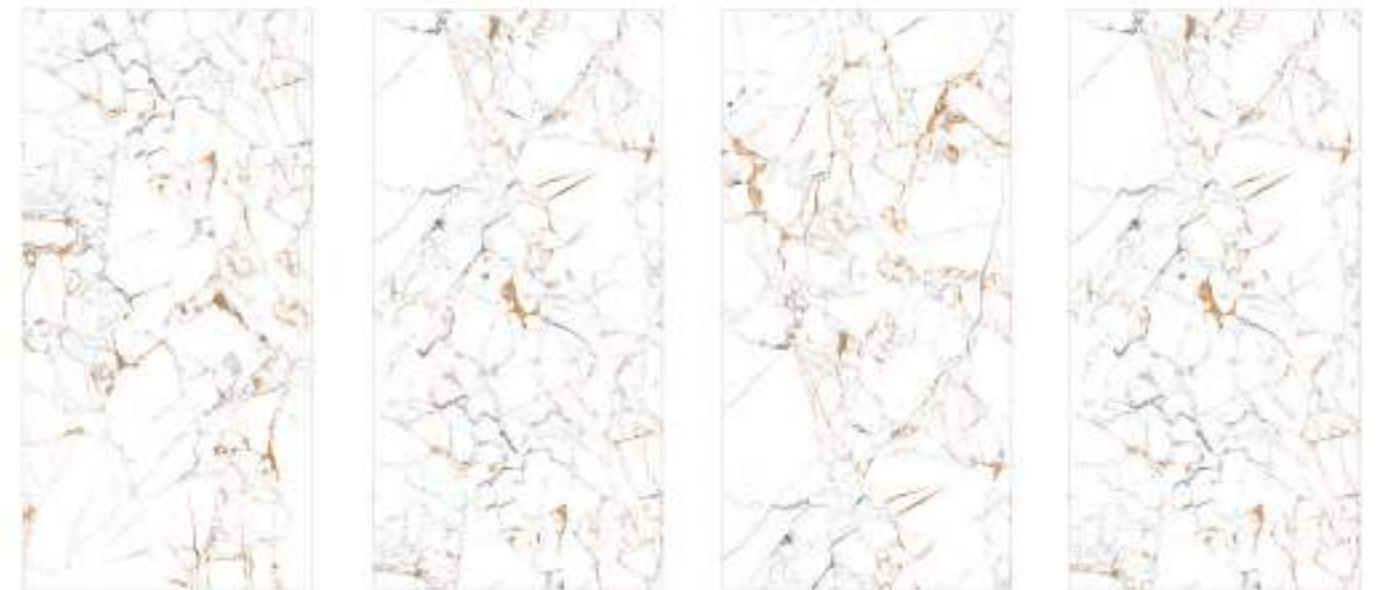

GLOSSY / CARVING

HARPER

80 X 160 CM | 60 X 120 CM | 120 X 180 CM